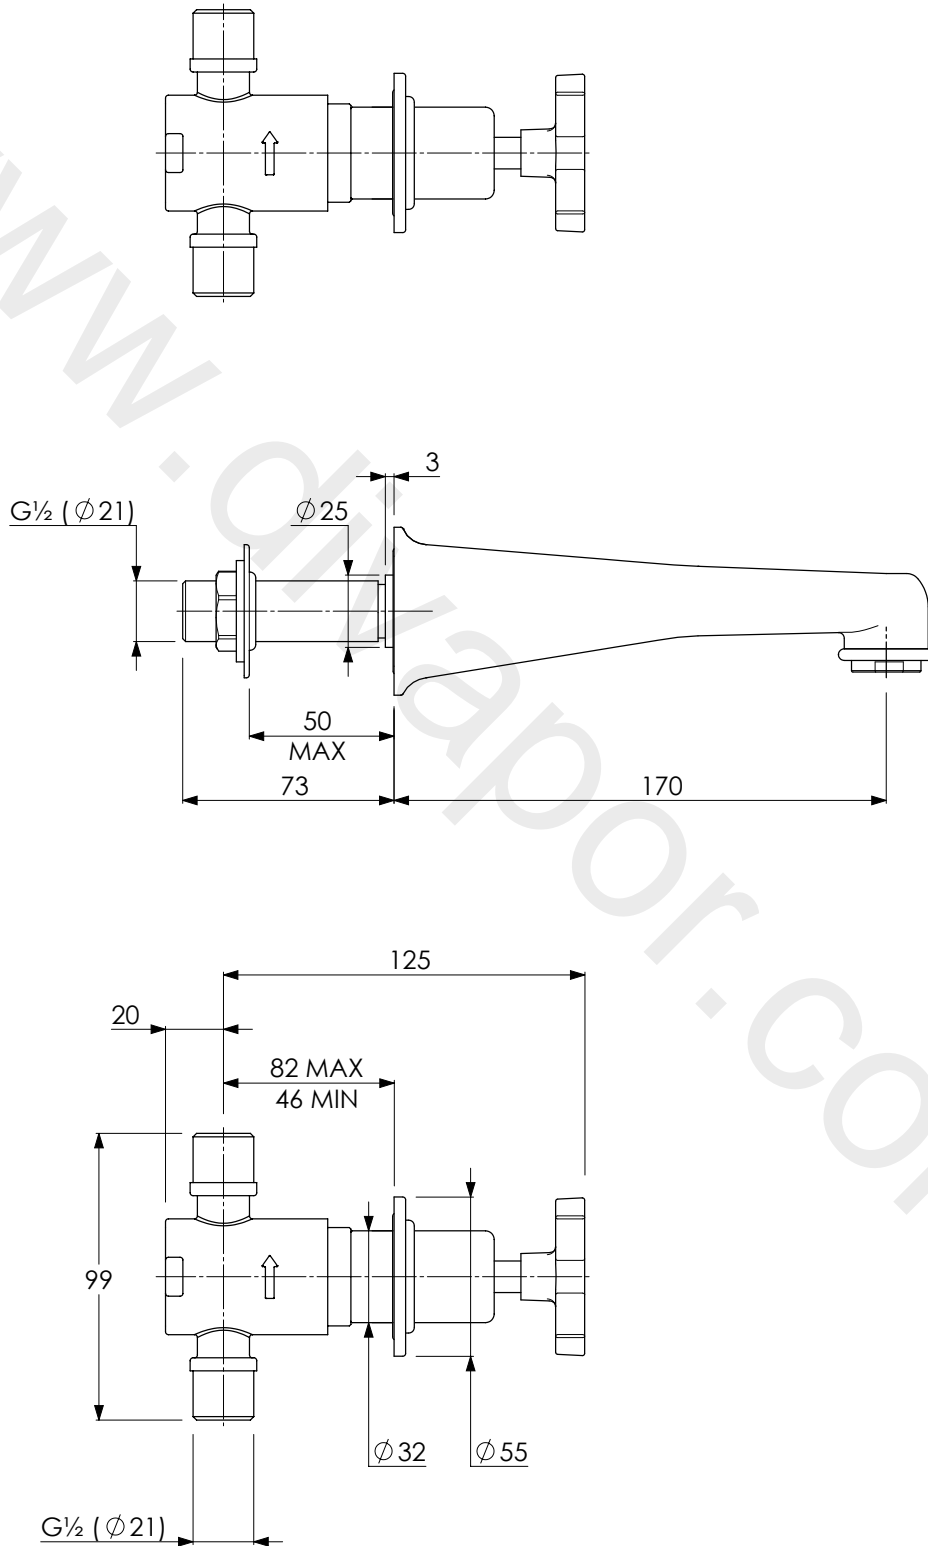

LEFROY BROOKS

IBROC HOUSE ESSEX ROAD
HODDESDON HERTS EN11 0QS UK
T: +44 (0)1992 708 316 F: +44 (0)1992 708 317

JH1218

JANEY MAC HANDWHEEL WALL MOUNTED 3
HOLE BASIN MIXER

DIMENSIONAL DATA SHEET

DATE: 06/08/2018

REVISION: A

COPYRIGHT © LBIP LTD. ALL RIGHTS RESERVED

DIMENSIONS IN MILLIMETRES

WHILST EVERY EFFORT IS MADE TO ENSURE THE ACCURACY OF THESE DATA SHEETS THEY ARE SUBJECT TO CHANGE WITHOUT NOTICE AS PART OF THE COMPANY'S PRODUCT DEVELOPMENT PROCESS