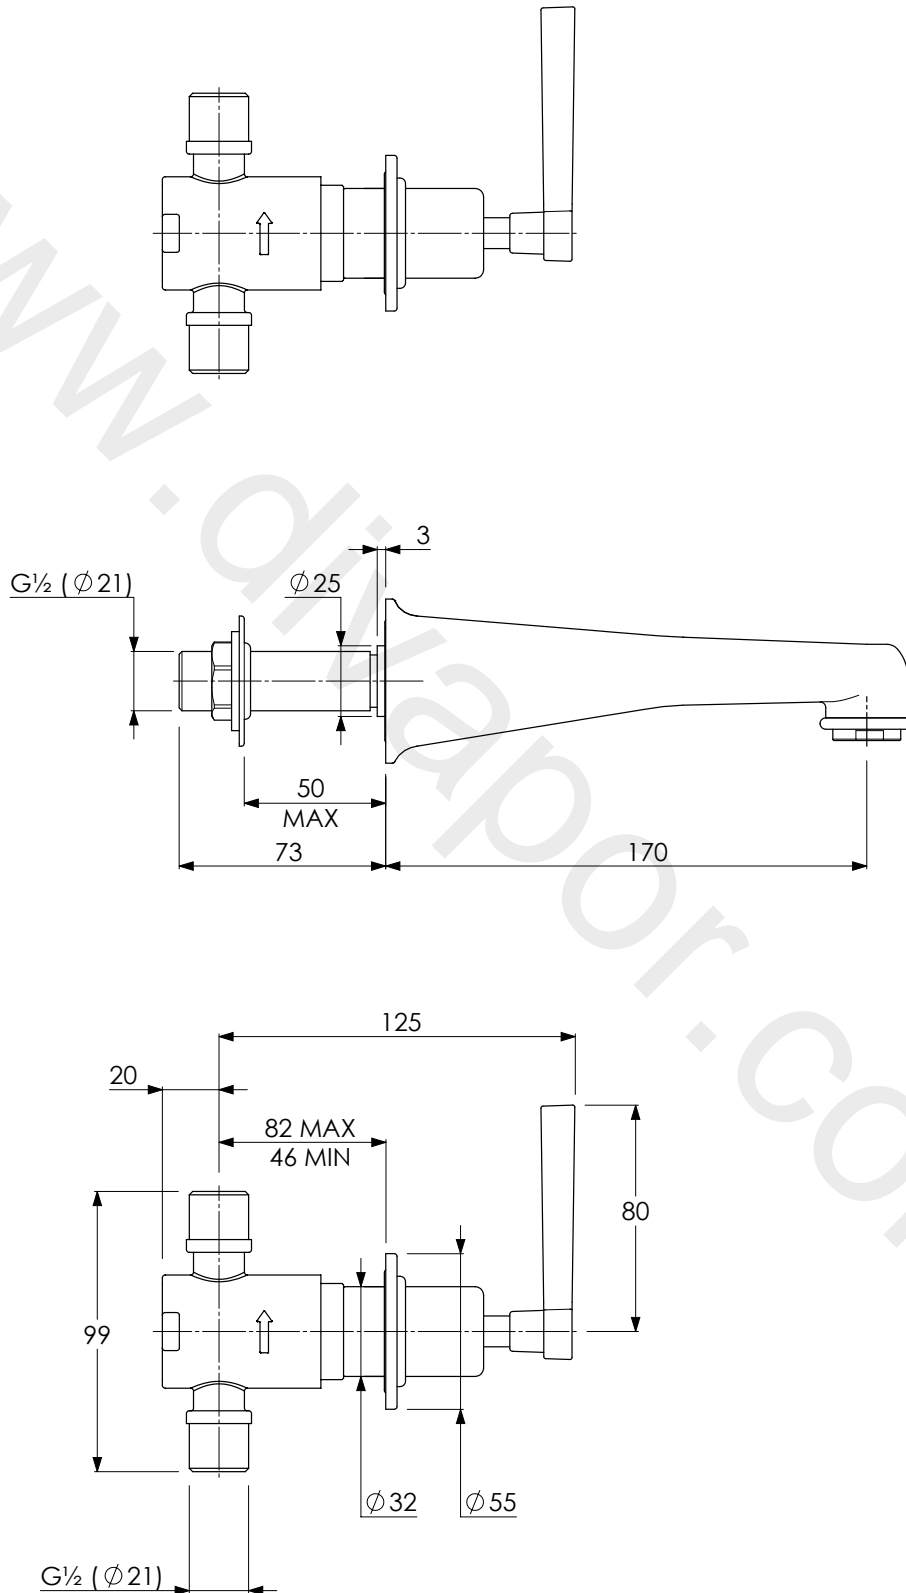

LEFROY BROOKS

IBROC HOUSE ESSEX ROAD
HODDESDON HERTS EN11 0QS UK
T: +44 (0)1992 708 316 F: +44 (0)1992 708 317

JL1218

JANEY MAC LEVER WALL MOUNTED 3 HOLE
BASIN MIXER

DIMENSIONAL DATA SHEET

DATE: 06/08/2018

REVISION: A

COPYRIGHT © LBIP LTD. ALL RIGHTS RESERVED

DIMENSIONS IN MILLIMETRES

WHILST EVERY EFFORT IS MADE TO ENSURE THE ACCURACY OF THESE DATA SHEETS THEY ARE SUBJECT TO CHANGE WITHOUT NOTICE AS PART OF THE COMPANY'S PRODUCT DEVELOPMENT PROCESS