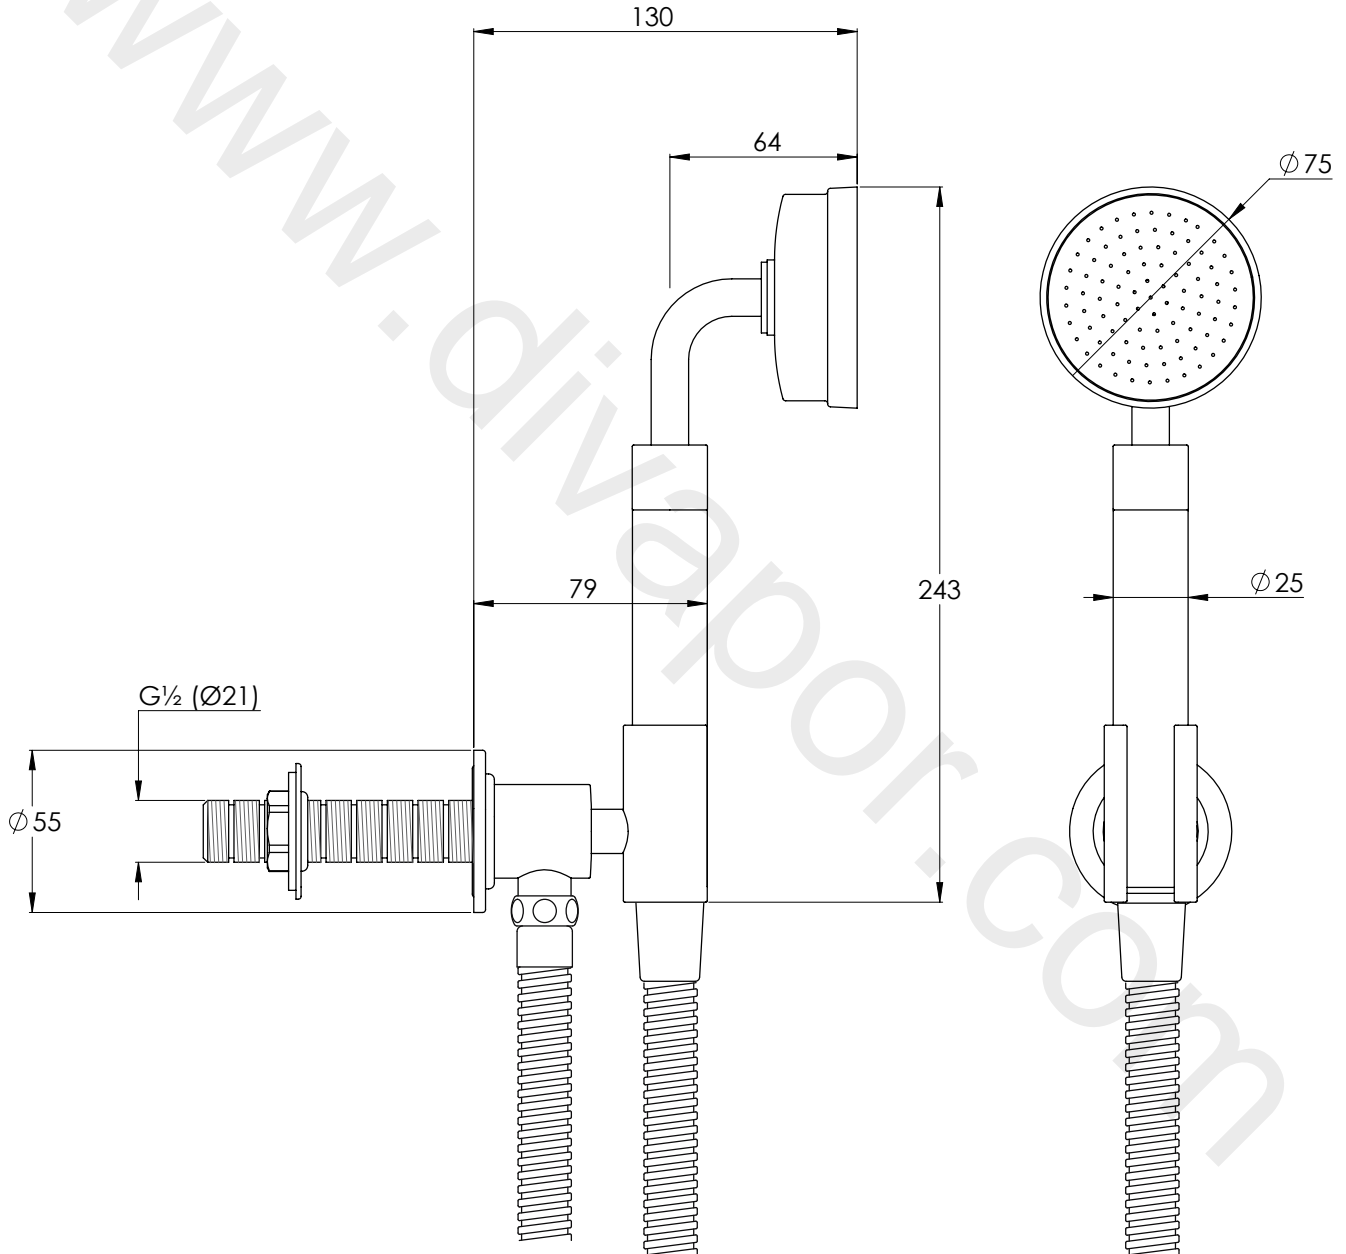

# JM1826

JANEY MAC WALL MOUNTED HANDSHOWER

DIMENSIONAL DATA SHEET

DATE: 02/04/2019

REVISION: A

COPYRIGHT © LBIP LTD. ALL RIGHTS RESERVED

DIMENSIONS IN MILLIMETRES

WHILST EVERY EFFORT IS MADE TO ENSURE THE ACCURACY OF THESE DATA SHEETS THEY ARE SUBJECT TO CHANGE WITHOUT NOTICE AS PART OF THE COMPANY'S PRODUCT DEVELOPMENT PROCESS