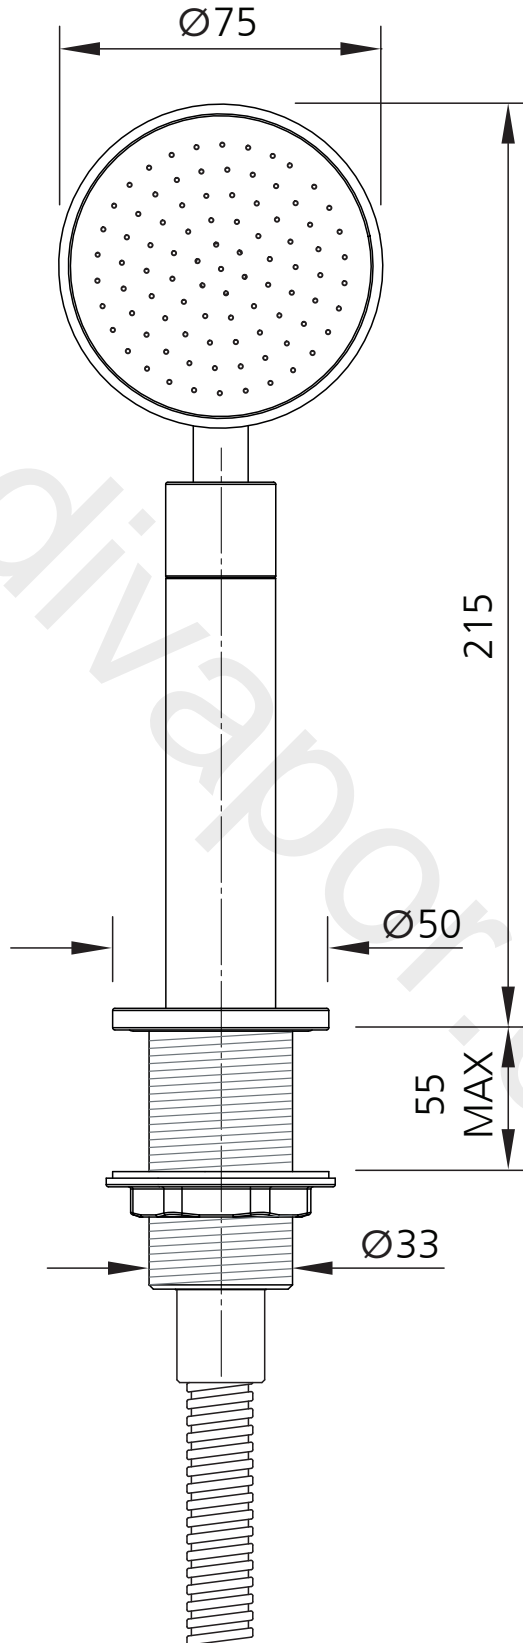

LEFROY BROOKS

IBROC HOUSE ESSEX ROAD
HODDESDON HERTS EN11 0QS UK
T: +44 (0)1992 708 316 F: +44 (0)1992 708 317

JM2143

JANEY MAC DECK MOUNTED HANDSHOWER

DIMENSIONAL DATA SHEET

DATE: 02/04/2019

REVISION: A

COPYRIGHT © LBIP LTD. ALL RIGHTS RESERVED

DIMENSIONS IN MILLIMETRES

WHILST EVERY EFFORT IS MADE TO ENSURE THE ACCURACY OF THESE DATA SHEETS THEY ARE SUBJECT TO CHANGE WITHOUT NOTICE AS PART OF THE COMPANY'S PRODUCT DEVELOPMENT PROCESS