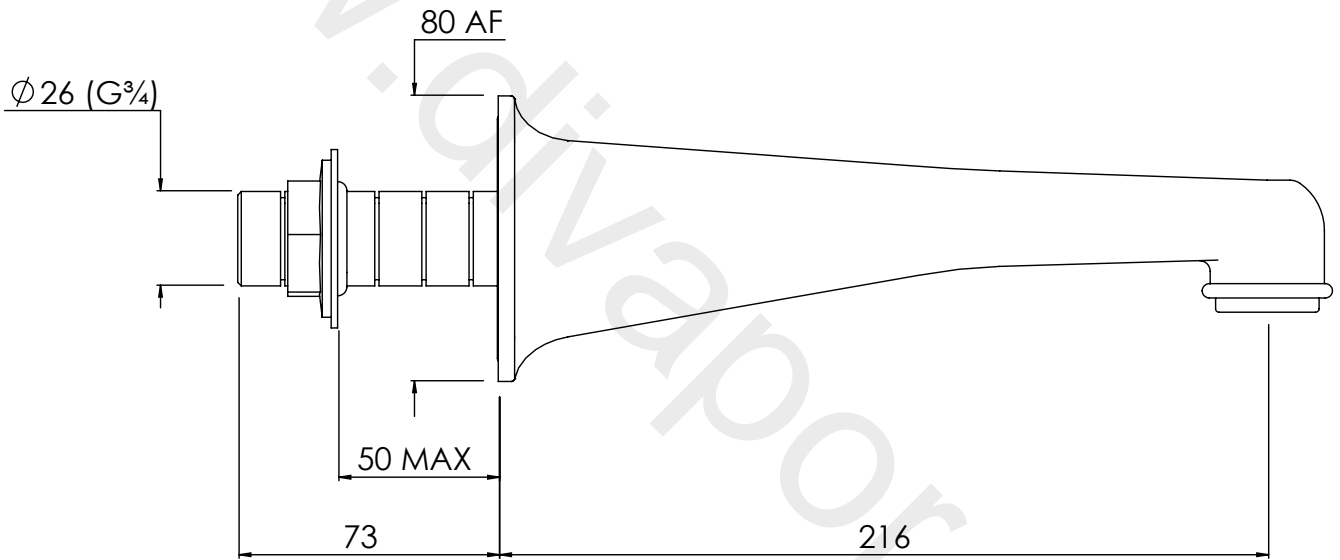

LEFROY BROOKS

IBROC HOUSE ESSEX ROAD
HODDESDON HERTS EN11 0QS UK
T: +44 (0)1992 708 316 F: +44 (0)1992 708 317

JM2210

JANEY MAC BATH WALL SPOUT

DIMENSIONAL DATA SHEET

DATE: 26/08/2020

REVISION: A

COPYRIGHT © LBIP LTD. ALL RIGHTS RESERVED

DIMENSIONS IN MILLIMETRES

WHILST EVERY EFFORT IS MADE TO ENSURE THE ACCURACY OF THESE DATA SHEETS THEY ARE SUBJECT TO CHANGE WITHOUT NOTICE AS PART OF THE COMPANY'S PRODUCT DEVELOPMENT PROCESS