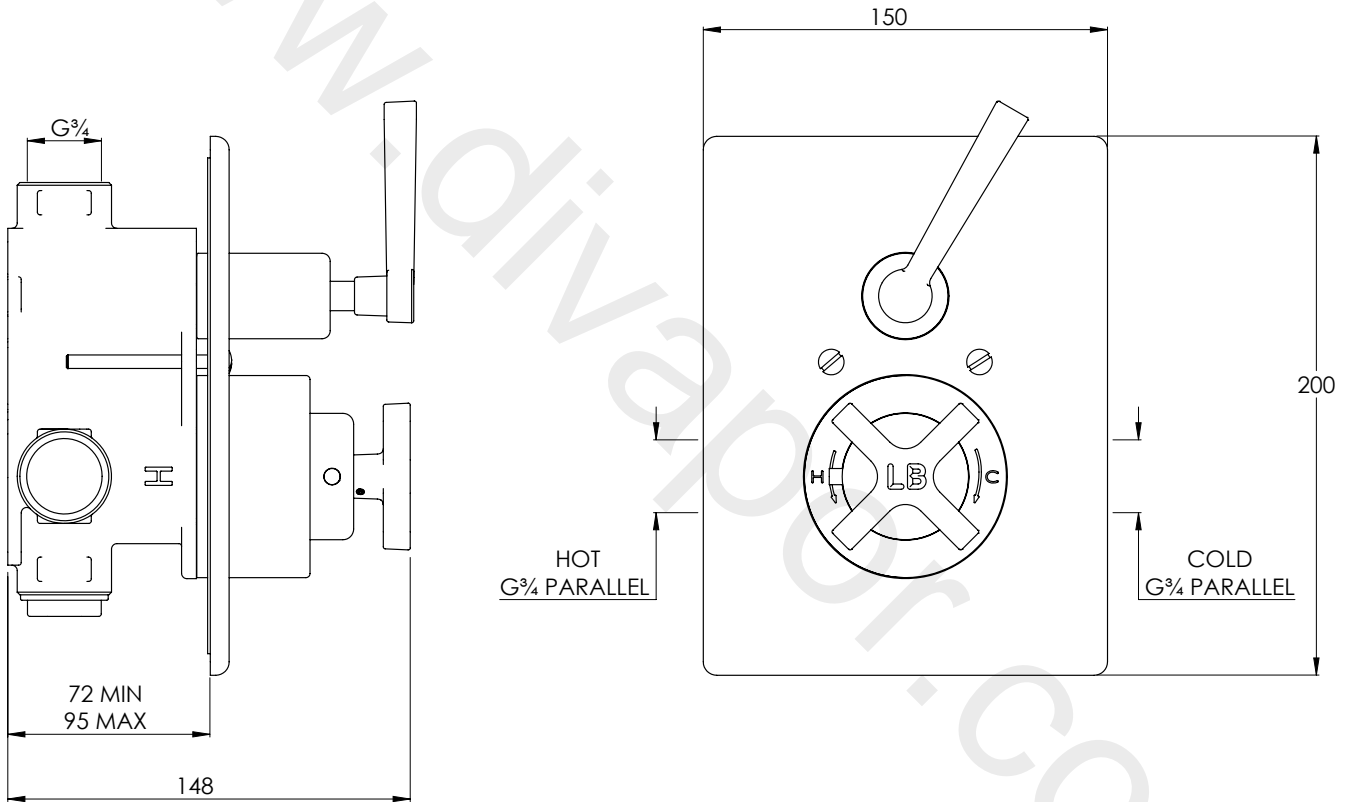

LEFROY BROOKS

IBROC HOUSE ESSEX ROAD
HODDESDON HERTS EN11 0QS UK
T: +44 (0)1992 708 316 F: +44 (0)1992 708 317

JM8706

JANEY MAC CONCEALED THERMOSTATIC SHOWER VALVE

DIMENSIONAL DATA SHEET

DATE: 23/01/2020

REVISION: C

COPYRIGHT © LBIP LTD. ALL RIGHTS RESERVED

DIMENSIONS IN MILLIMETRES

WHILST EVERY EFFORT IS MADE TO ENSURE THE ACCURACY OF THESE DATA SHEETS THEY ARE SUBJECT TO CHANGE WITHOUT NOTICE AS PART OF THE COMPANY'S PRODUCT DEVELOPMENT PROCESS