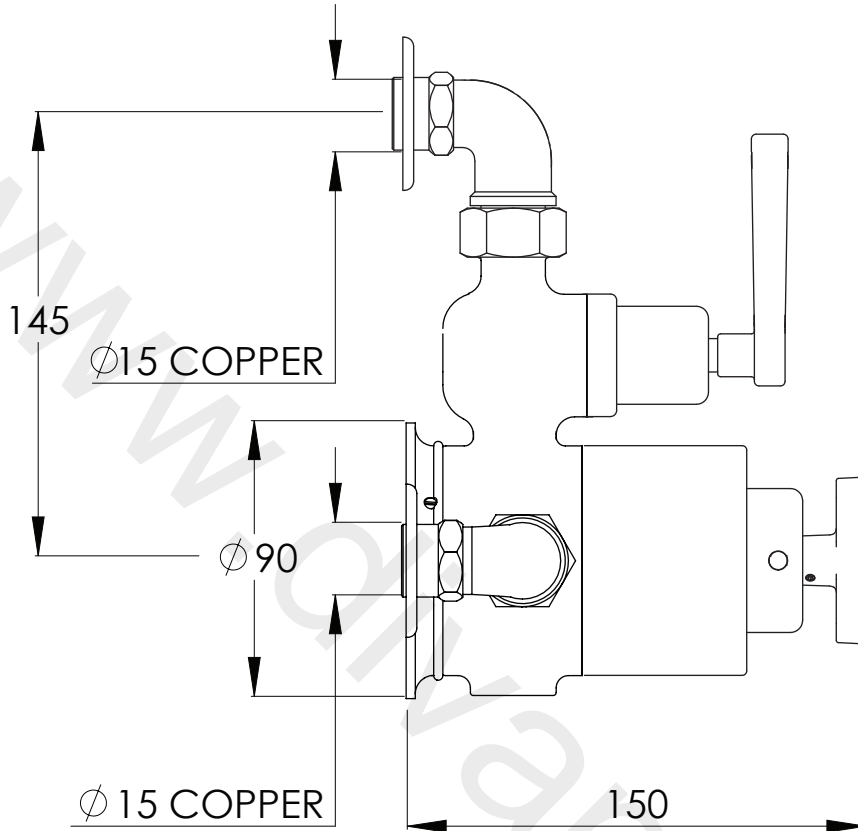

LEFROY BROOKS

IBROC HOUSE ESSEX ROAD
HODDESDON HERTS EN11 0QS UK
T: +44 (0)1992 708 316 F: +44 (0)1992 708 317

JM8725

JANEY MAC EXPOSED THERMOSTATIC VALVE WITH TOP RETURN

DIMENSIONAL DATA SHEET

DATE: 26/08/2020

REVISION: A

DIMENSIONS IN MILLIMETRES

WHILST EVERY EFFORT IS MADE TO ENSURE THE ACCURACY OF THESE DATA SHEETS THEY ARE SUBJECT TO CHANGE WITHOUT NOTICE AS PART OF THE COMPANY'S PRODUCT DEVELOPMENT PROCESS