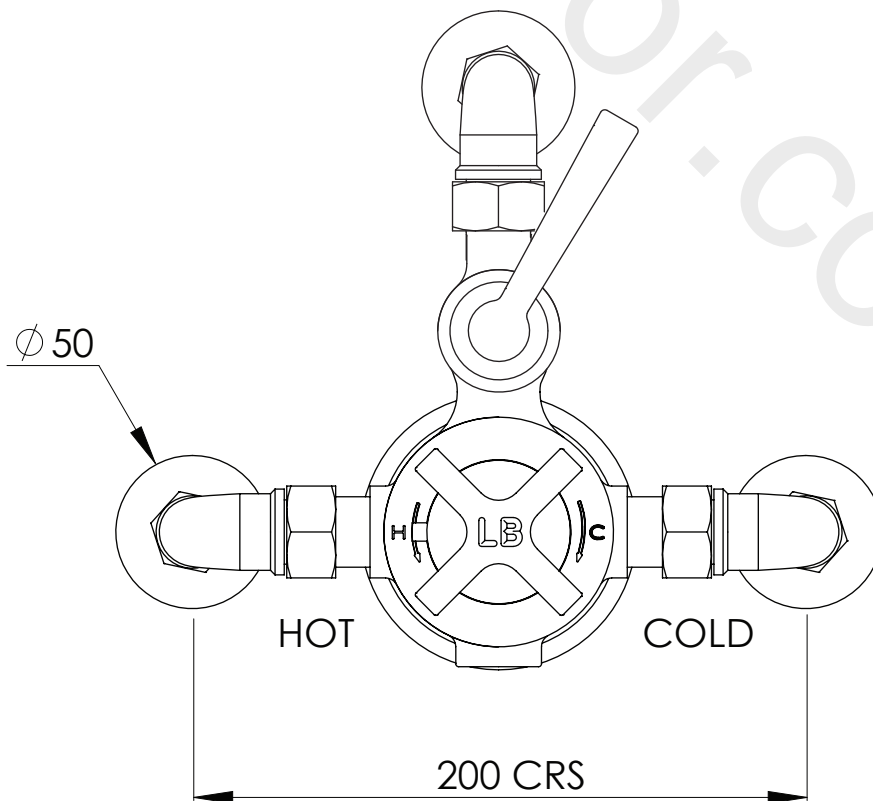

LEFROY BROOKS

IBROC HOUSE ESSEX ROAD
HODDESDON HERTS EN11 0QS UK
T: +44 (0)1992 708 316 F: +44 (0)1992 708 317

JM8725

JANEY MAC EXPOSED THERMOSTATIC VALVE WITH TOP RETURN

DIMENSIONAL DATA SHEET

DATE: 26/08/2020

REVISION: A

DIMENSIONS IN MILLIMETRES

WHILST EVERY EFFORT IS MADE TO ENSURE THE ACCURACY OF THESE DATA SHEETS THEY ARE SUBJECT TO CHANGE WITHOUT NOTICE AS PART OF THE COMPANY'S PRODUCT DEVELOPMENT PROCESS