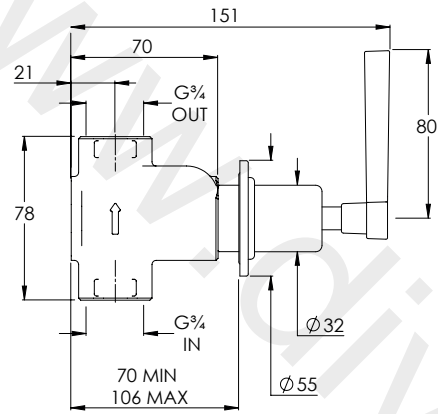

# JM8801

JANEY MAC ARCHIPELAGO THERMOSTATIC VALVE  
WITH FLOW CONTROL

## DIMENSIONAL DATA SHEET

DATE: 24/11/2021

REVISION: A

DIMENSIONS IN MILLIMETRES