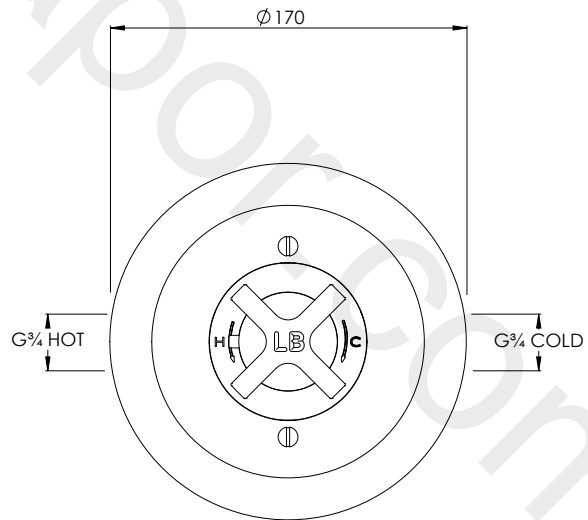

# JM8801

JANEY MAC ARCHIPELAGO THERMOSTATIC VALVE  
WITH FLOW CONTROL

## DIMENSIONAL DATA SHEET

DATE: 24/11/2021

REVISION: A

DIMENSIONS IN MILLIMETRES