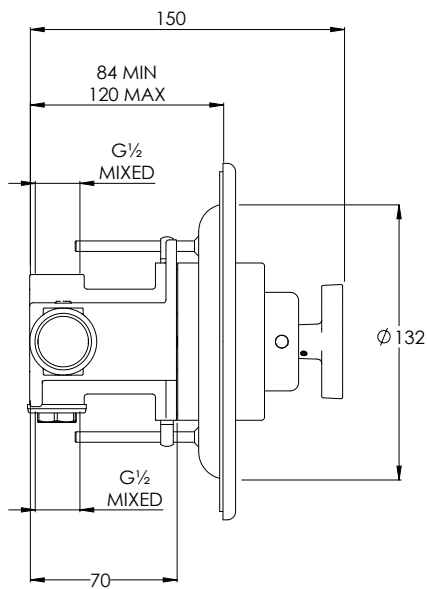

# JM8801

JANEY MAC ARCHIPELAGO THERMOSTATIC VALVE  
WITH FLOW CONTROL

## DIMENSIONAL DATA SHEET

DATE: 24/11/2021

REVISION: A

DIMENSIONS IN MILLIMETRES