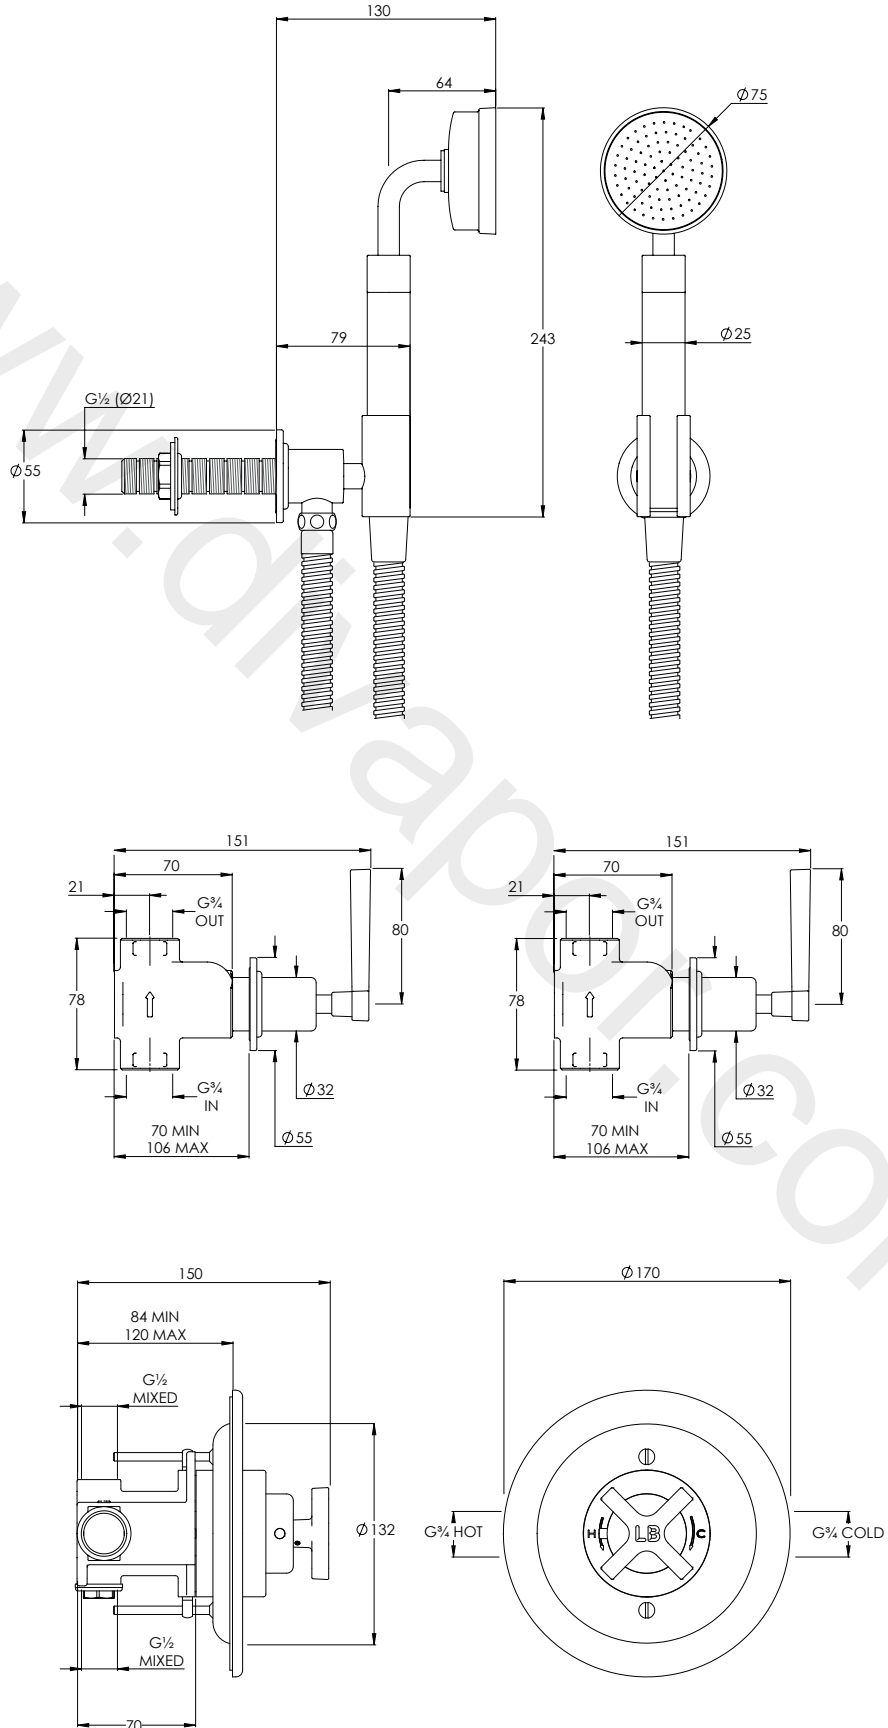

LEFROY BROOKS

IBROC HOUSE ESSEX ROAD
HODDESDON HERTS EN11 0QS UK
T: +44 (0)1992 708 316 F: +44 (0)1992 708 317

JM8803

JANEY MAC ARCHIPELAGO THERMOSTATIC VALVE
WITH FLOW CONTROLS & HAND SHOWER

DIMENSIONAL DATA SHEET

DATE: 24/11/2021

REVISION: A

DIMENSIONS IN MILLIMETRES