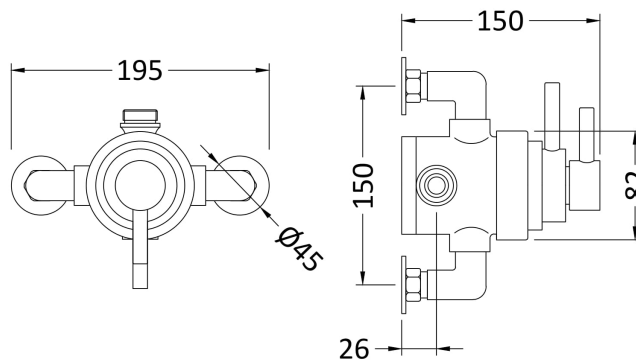

### Product Dimensions

Length (mm):	
Width (mm):	155
Height (mm):	140
Depth (mm):	140
Nett Weight (kg):	3.45

### Packaging Dimensions

Length (mm):	190
Width (mm):	240
Height (mm):	
Gross Weight (kg):	3.45

### Outer Box Dimensions (If Applicable)

Length (mm):	
Width (mm):	500
Height (mm):	420
Depth (mm):	268
Gross Weight (kg):	14
Barcode:	5055146191193

### Product Details

Country of Origin:	United Kingdom
Fitting Instruction:	Yes
Product Material:	Brass
Mount Type:	Wall, Surface
Outlet Elbow Supplied:	No
Easy Clean:	Not Applicable
Head Included:	No
Handset Included:	No
Body Jets Included:	No
No of Body Jets:	Not Applicable
Operating Pressure (bar):	0.1
Valve/Cartridge Type:	1/4 Turn
Flow Rates (L/min):	0.1 bar: 5.5    0.5 bar: 14.5    1 bar: 22    2 bar: 30    3 bar: 35
TMV2 Approved:	No    Approval No: N/A
TMV3 Approved:	No    Approval No: N/A
WRAS Approved:	No    Approval No: N/A
Head Function:	Not Applicable
Handset Function:	Not Applicable
Body Jet Info:	Not Applicable
Pipe Size:	15 mm (1/2" Bsp)
Pipe Centres:	155 mm
Colour/Finish:	Chrome
Hose Included:	No
No. of Outlets:	1