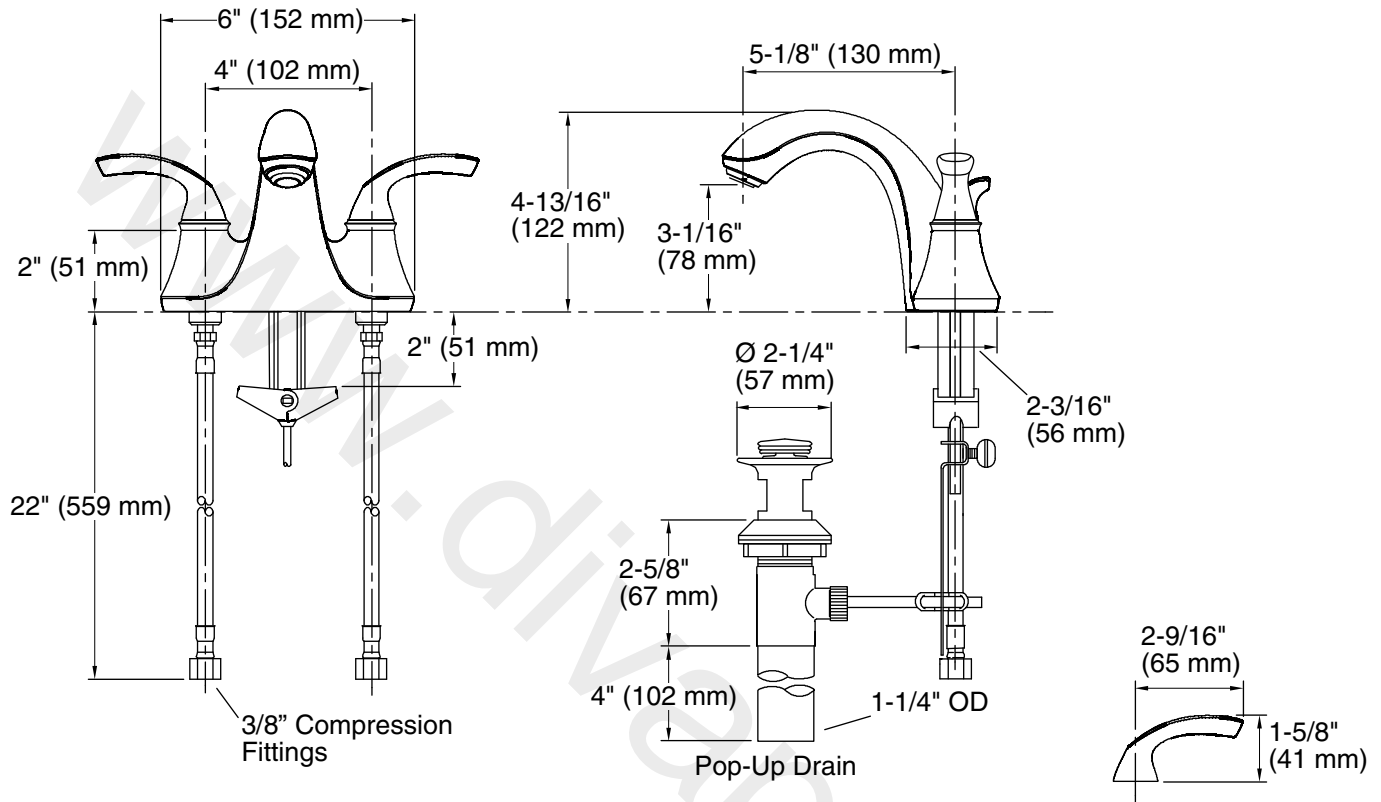

Features

- 5-1/8" (130 mm) spout reach
- 1.2 gpm (4.5 lpm) maximum flow rate at 60 psi (4.14 bar)
- KOHLER ceramic disc valves exceed industry longevity standards for a lifetime of durable performance
- Two sculpted lever handle centerset bathroom sink faucet for 4" centers
- Includes metal pop-up drain with 1-1/4" tailpiece
- Reversible quarter-turn washerless ceramic disc valves
- Coordinates with Forté™ faucets, accessories, and showering components to complete your bathroom
- Low-flow aerator option available

Material

- Premium metal construction for durability and reliability
- KOHLER finishes resist corrosion and tarnishing

Installation

- Deck-mount
- For 4" (102 mm) centers
- Integrated supply lines with 3/8" compression connection

Technical Information

All product dimensions are nominal.

Faucet:

Flow rate: 1.2 gal/min (4.5 l/min)

Pressure: 60 psi (4.1 bar)

Drain included: Yes

Spout:

Spout reach: 5-1/8" (130 mm)