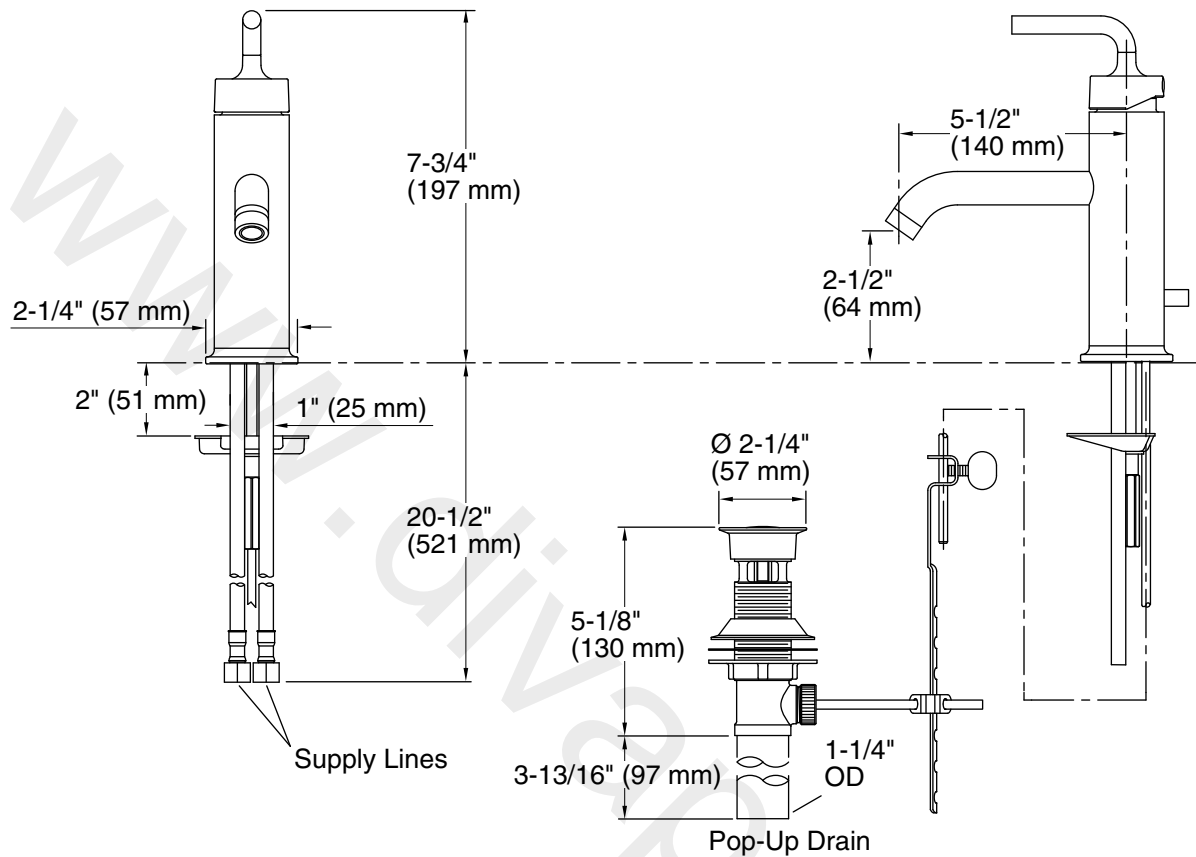

KOHLER® Faucets

Single-handle bathroom sink faucet with Straight Lever handle, 1.2 gpm K-14402-4A

Purist™

Single-handle bathroom sink faucet with Straight Lever handle, 1.2 gpm
K-14402-4A

Features

- Single lever handle allows for both volume and temperature control
- 5-1/2" (140 mm) spout reach
- 1.2 gpm (4.5 lpm) maximum flow rate at 60 psi (4.14 bar)
- Includes metal pop-up drain with 1-1/4" tailpiece
- KOHLER ceramic disc valves exceed industry longevity standards for a lifetime of durable performance
- Temperature memory allows faucet to be turned on and off at the temperature set during prior usage
- Coordinates with Purist faucets, accessories, and showering components to complete your bathroom
- Low-flow aerator option available

THE BOLD LOOK
OF **KOHLER**®

KOHLER Faucets

Single-handle bathroom sink faucet with Straight Lever

handle, 1.2 gpm

K-14402-4A

Purist™

Technical Information

All product dimensions are nominal.

Faucet:

Flow rate: 1.2 gal/min (4.5 l/min)

Pressure: 60 psi (4.1 bar)

Drain included: Yes

Spout:

Spout reach: 5-1/2" (140 mm)

Notes

Install this product according to the installation guide.