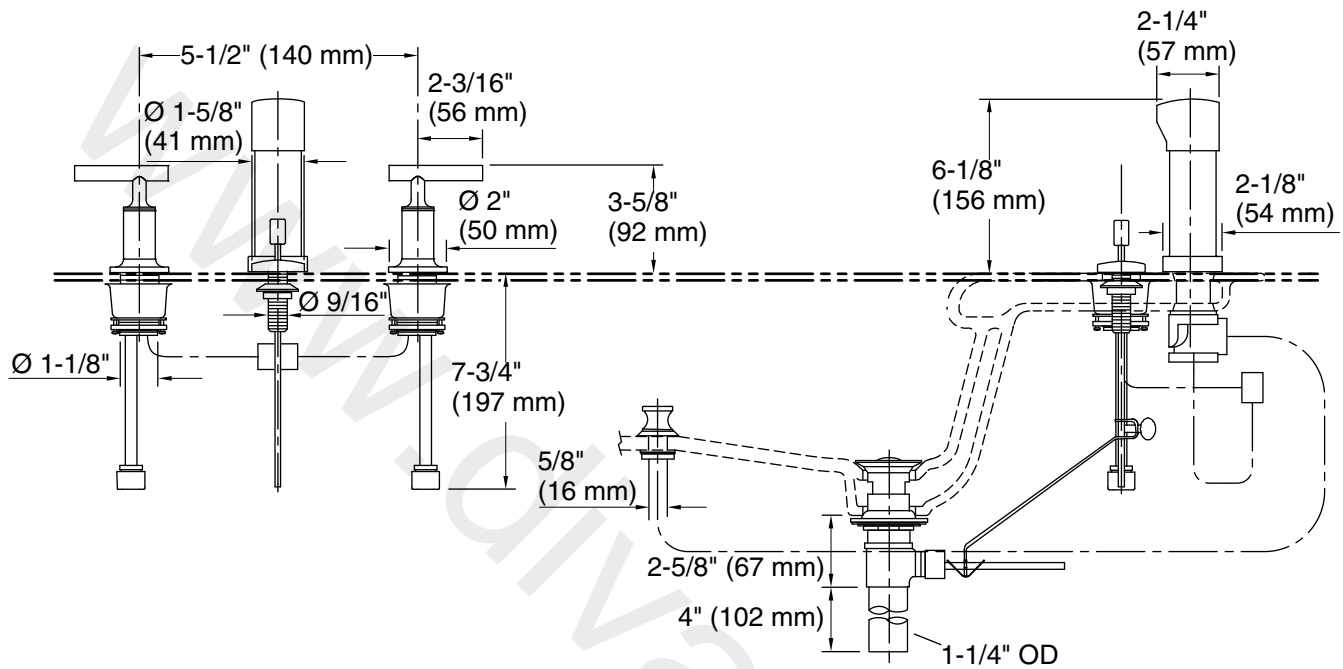

Material

- Brass valve bodies

Installation

- Flexible connections for easy installation

Recommended Products/Accessories

- K-23726 Drain treatment
- K-23723 Faucet cleaner
- K-14375 24" Double Towel Bar
- K-14377 Pivoting toilet paper holder
- K-14435 18" Towel Bar
- K-14436 24" Towel Bar
- K-14441 Towel Ring
- K-14443 Robe Hook
- K-14444 Vertical toilet paper holder

Technical Information

All product dimensions are nominal.

Notes

Install this product according to the installation instructions.