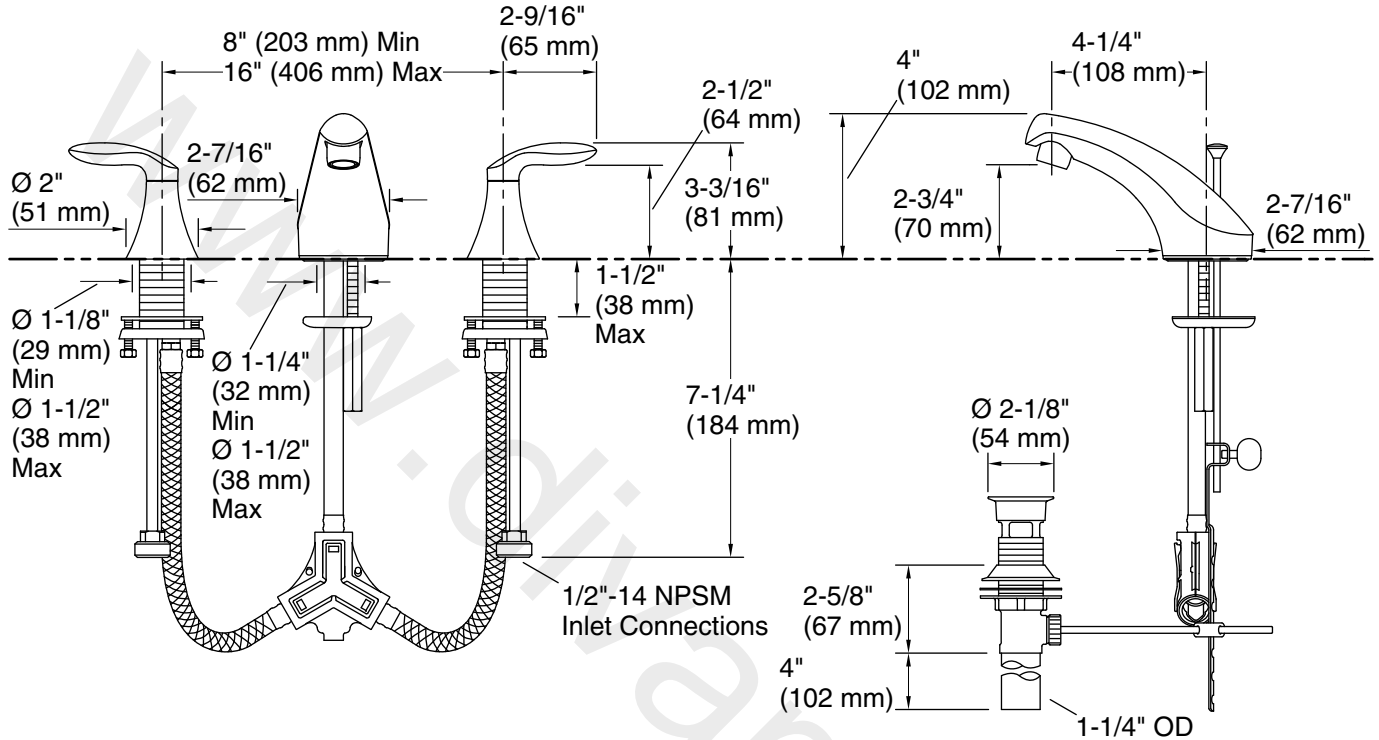

Technical Information

All product dimensions are nominal.

Faucet:

Flow rate: 1.2 gal/min (4.5 l/min)

Pressure: 60 psi (4.1 bar)

Drain with overflow: Yes

Spout:

Spout reach: 4-1/4" (108 mm)

Notes

Install this product according to the installation guide.

ADA compliant for handles only.

ADA, OBC, CSA B651 compliant when installed to the specific requirements of these regulations.