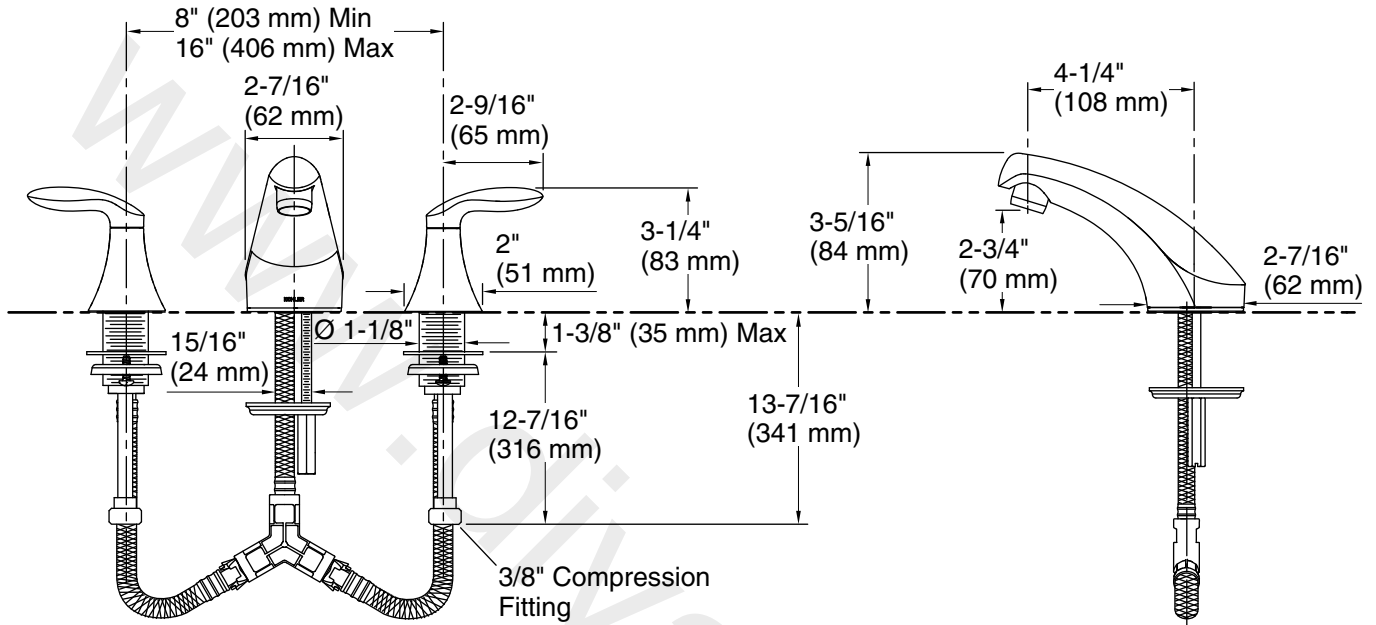

Technical Information

All product dimensions are nominal.

Faucet:

Flow rate: 1.2 gal/min (4.5 l/min)

Pressure: 60 psi (4.1 bar)

Spout:

Spout reach: 4-1/4" (108 mm)

Notes

Install this product according to the installation guide.

ADA compliant for handles only.

ADA, OBC, CSA B651 compliant when installed to the specific requirements of these regulations.