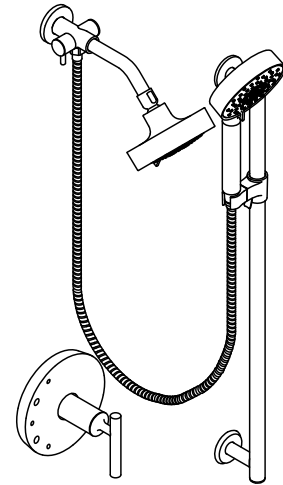

## Features

- Performance showering packages offer increased functionality and simplify the ordering process
- Includes handshower, showerhead, 60" handshower hose, shower arm with diverter, 30" slidebar kit and Purist™ Rite-Temp™ valve trim
- Single lever handle provides on/off activation and temperature setting with a single operation
- Multifunction showerhead with advanced spray engine provides three experiences: full coverage, pulsating massage and silk spray
- Multifunction handshower with advanced spray engine provides three experiences: full coverage, pulsating massage and silk spray
- Thumb tab allows for a smooth transition between sprays
- Shower arm with diverter makes it easy to switch the water flow between showerhead and handshower
- MasterClean™ sprayface features an easy-to-clean surface that withstands mineral buildup
- 2.5 gpm (9.5 lpm) maximum flow rate
- Coordinates with Purist faucets, accessories, and showering components to complete your bathroom
- Requires Rite-Temp™ pressure-balancing valve (sold separately)
- Features a nonpositive shutoff: water-saving pause mode to temporarily reduce water flow

## Optional Products/Accessories

K-10350 Deep rough-in kit

K-10351 Test cap for K-8300 Series valve bodies

## Included Components

105527 Handshower Relaxing

K-349 Slidebar trim kit

K-8524 30" slidebar

K-9514 60" Shower Hose