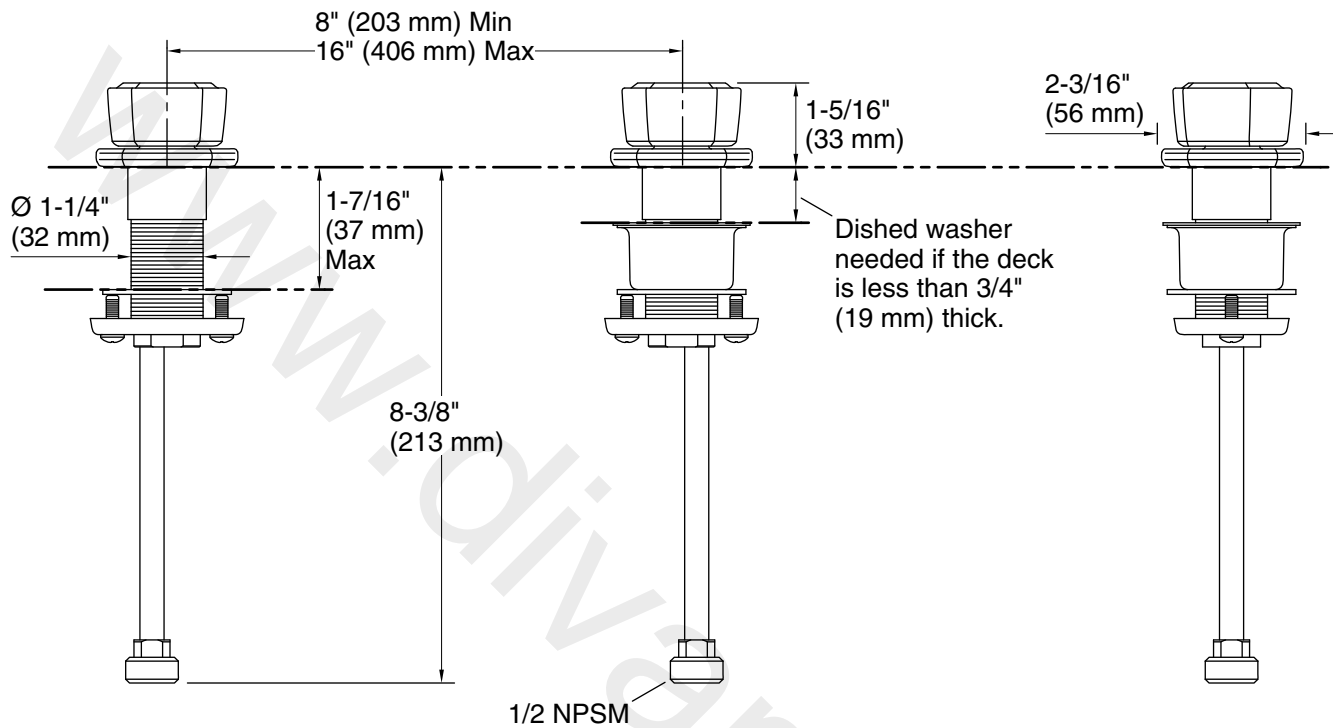

Technical Information

All product dimensions are nominal.

Faucet:

Flow rate: 1.2 gal/min (4.5 l/min)

Pressure: 60 psi (4.1 bar)

Drain included: No

Drain with overflow: Yes

Notes