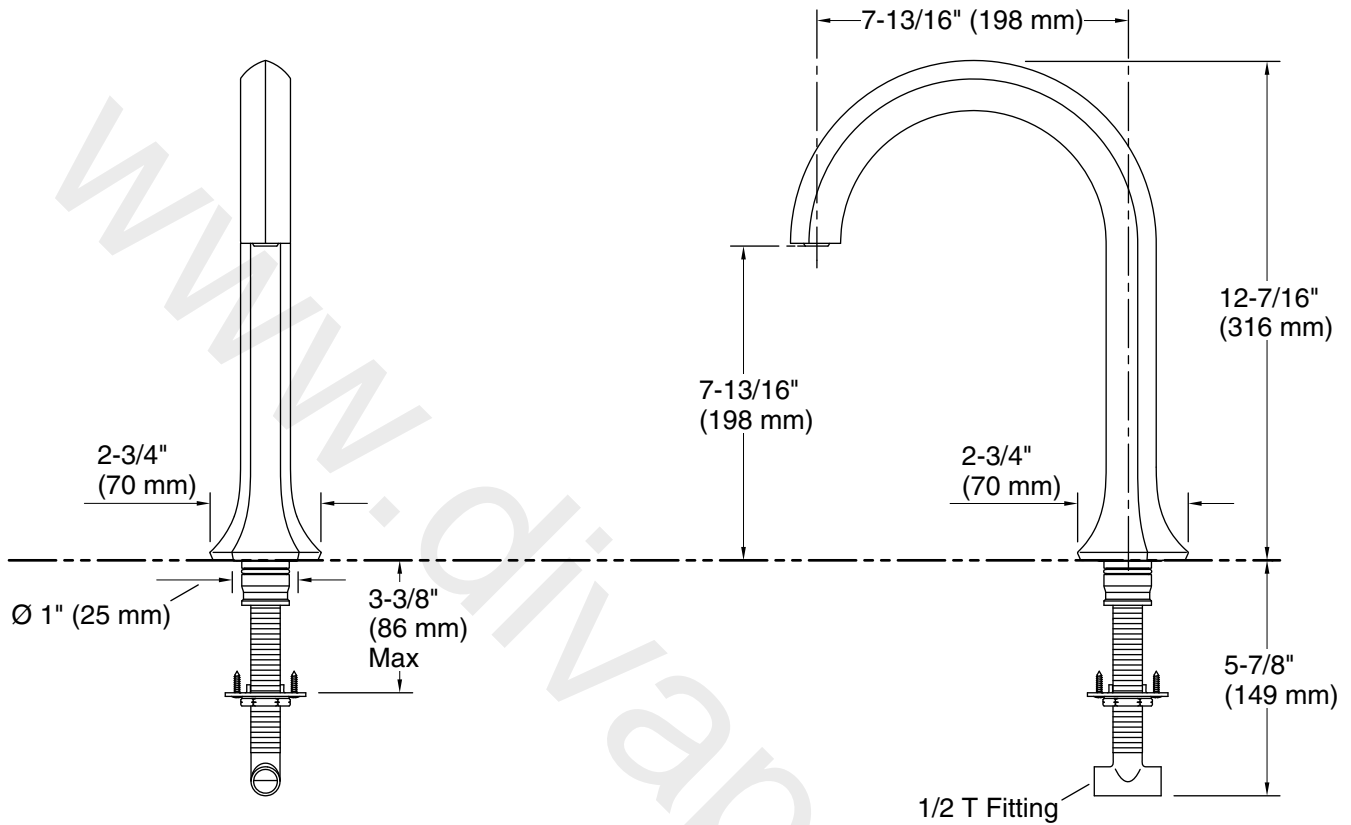

### Features

- Nondiverter spout
- 7-3/4" (197 mm) spout reach
- Part of the Occasion bathroom faucet and accessory collection

### Technical Information

All product dimensions are nominal.

Drain included: No