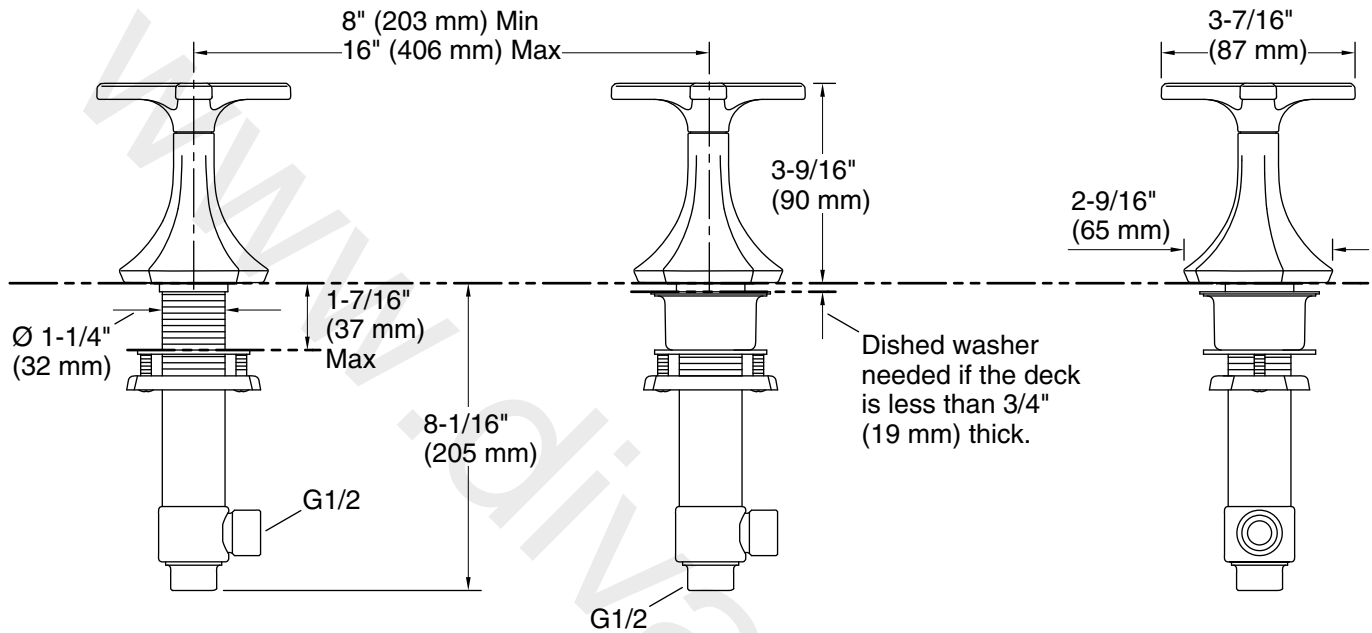

Technical Information

All product dimensions are nominal.

Drain included: No

Notes

ADA, OBC, CSA B651 compliant when installed to the specific requirements of these regulations.