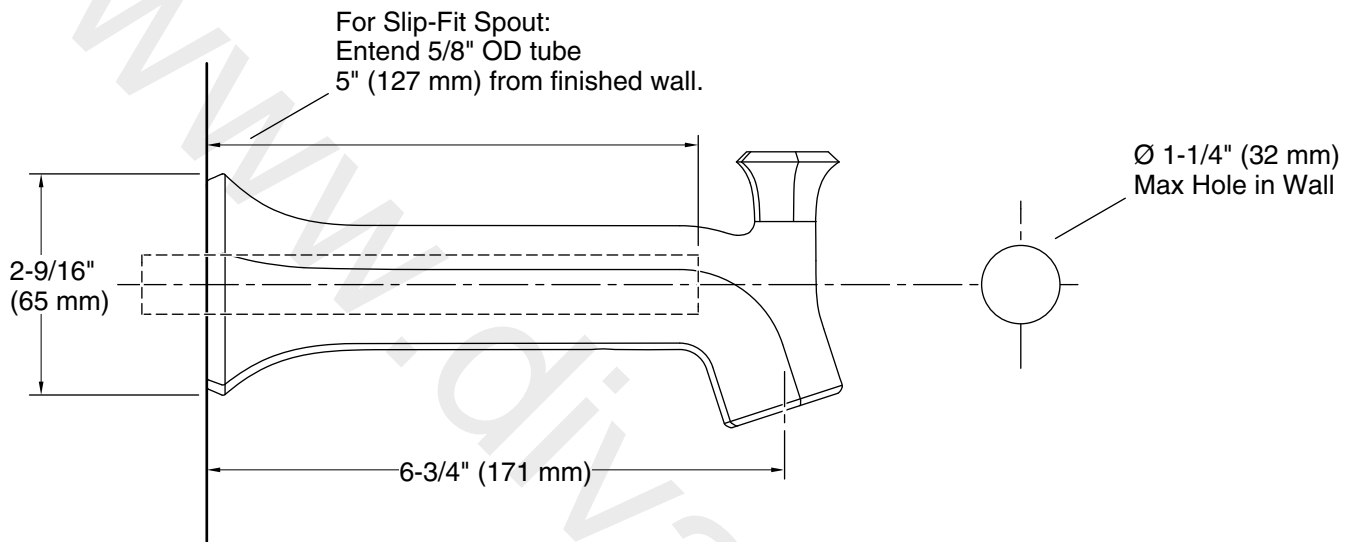

Features

- 8" diverter bath spout with slip-fit connection
- Part of the Occasion bathroom faucet and accessory collection

Material

- Premium metal construction for durability and reliability
- KOHLER finishes resist corrosion and tarnishing

Installation

- Wall-mount

Recommended Products/Accessories

- K-23723 Faucet cleaner
- K-27412 Towel ring
- K-27413 Pivoting toilet paper holder

Codes/Standards

ASME A112.18.1/CSA B125.1
California Energy Commission (CEC)

Technical Information

All product dimensions are nominal.

Drain included: No