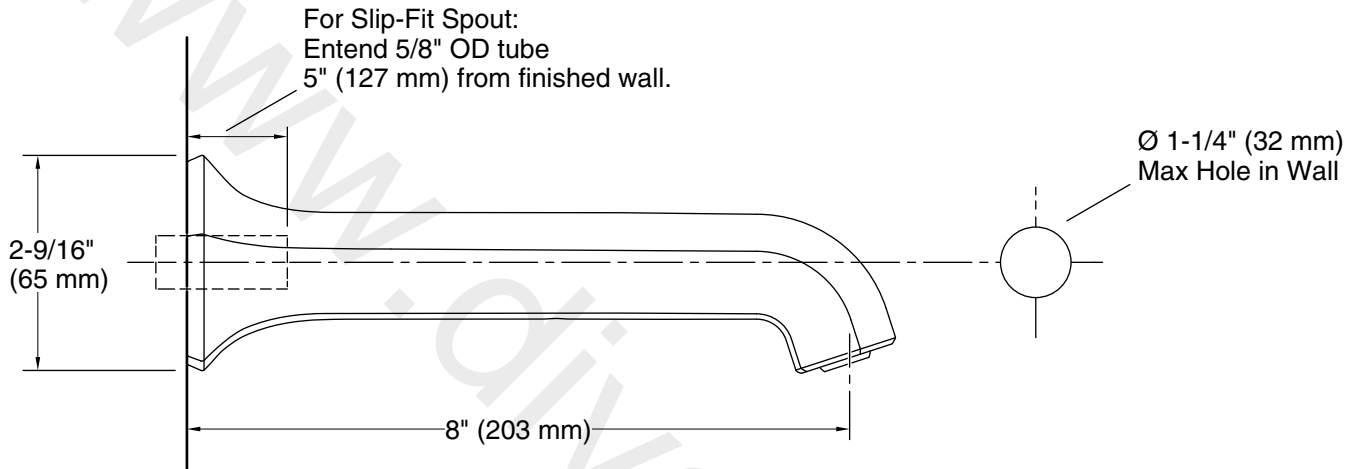

Features

- 8" non-diverter bath spout with slip-fit connection
- 1-1/2" max hole diameter
- Part of the Occasion bathroom faucet and accessory collection
- Diverter valve sold separately

Material

- Premium metal construction for durability and reliability
- KOHLER finishes resist corrosion and tarnishing

Technical Information

All product dimensions are nominal.

Drain included: No