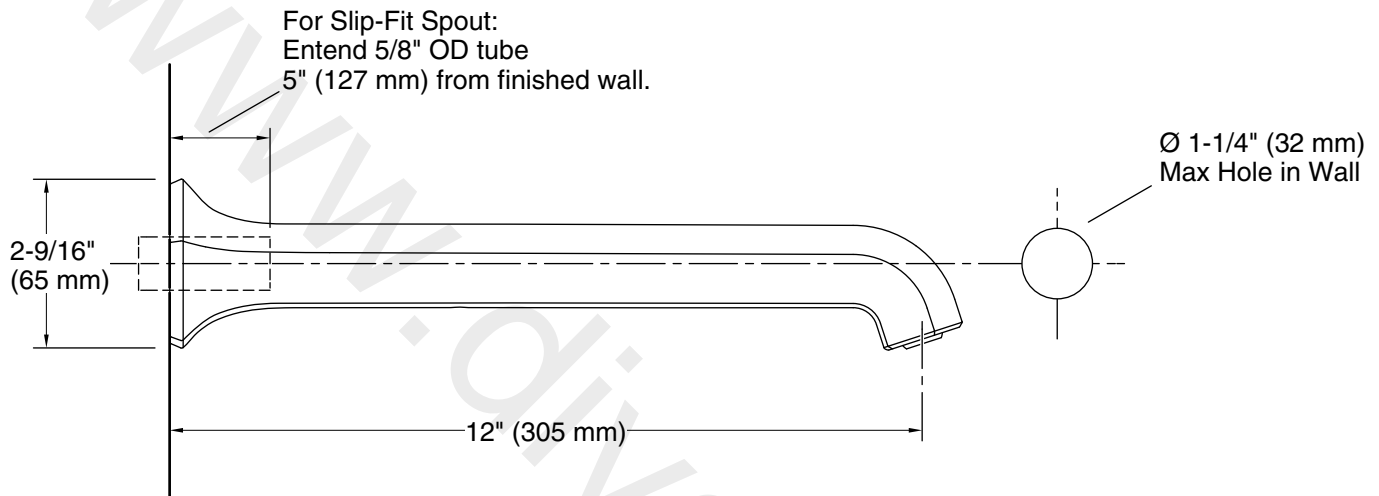

Technical Information

All product dimensions are nominal.

Drain included: No