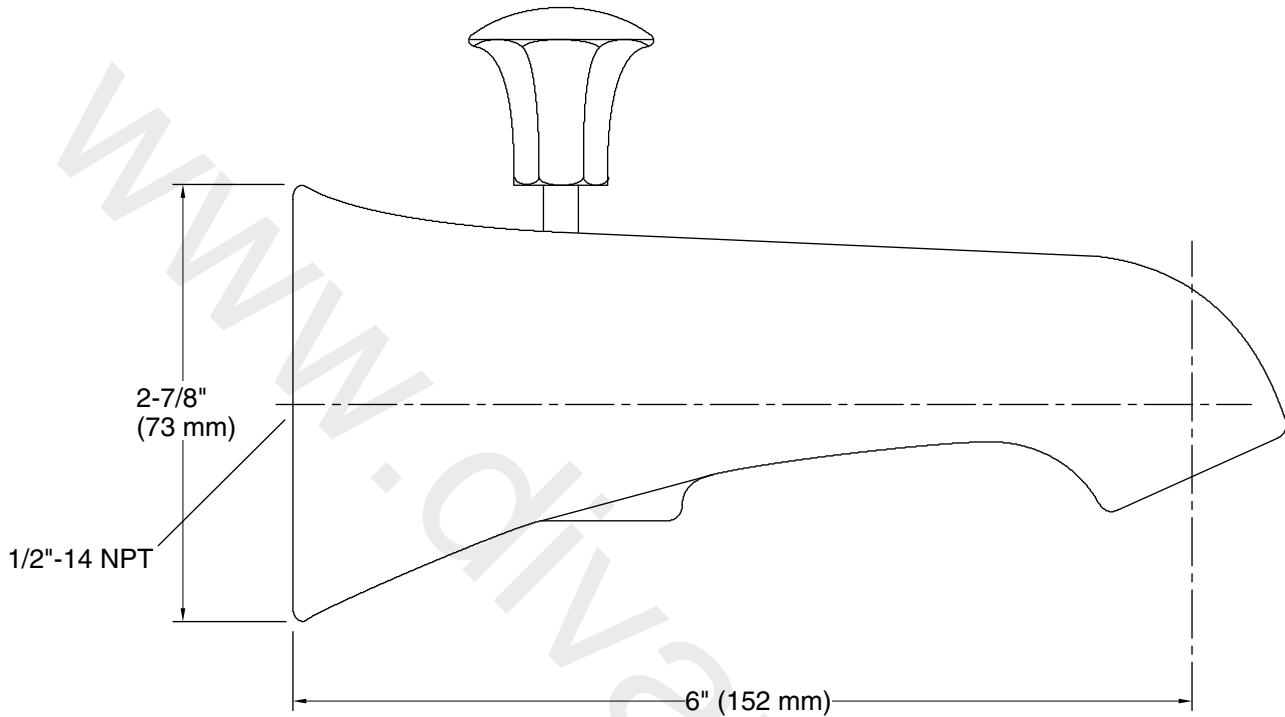

Features

- Metal construction

Installation

- 6" (152 mm) diverter spout with NPT connection
- Wall-mount

Recommended Products/Accessories

K-23723 Faucet cleaner

Codes/Standards

ASME A112.18.1/CSA B125.1
California Energy Commission (CEC)

Technical Information

All product dimensions are nominal.

Notes

Install this product according to the installation guide.