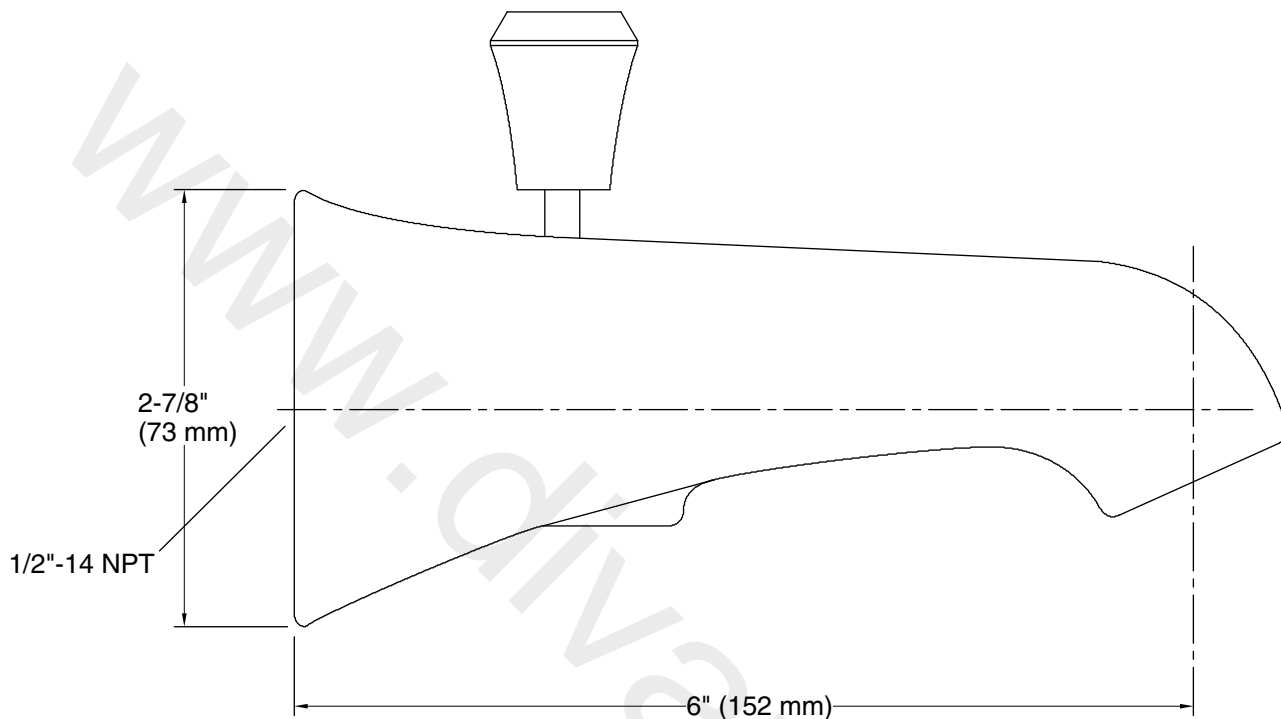

Features

- Metal construction

Installation

- 6" (152 mm) diverter spout with NPT connection
- Wall-mount

Recommended Products/Accessories

K-23723 Faucet cleaner

Codes/Standards

ASME A112.18.1/CSA B125.1
California Energy Commission (CEC)

Technical Information

All product dimensions are nominal.

Notes

Install this product according to the installation guide.