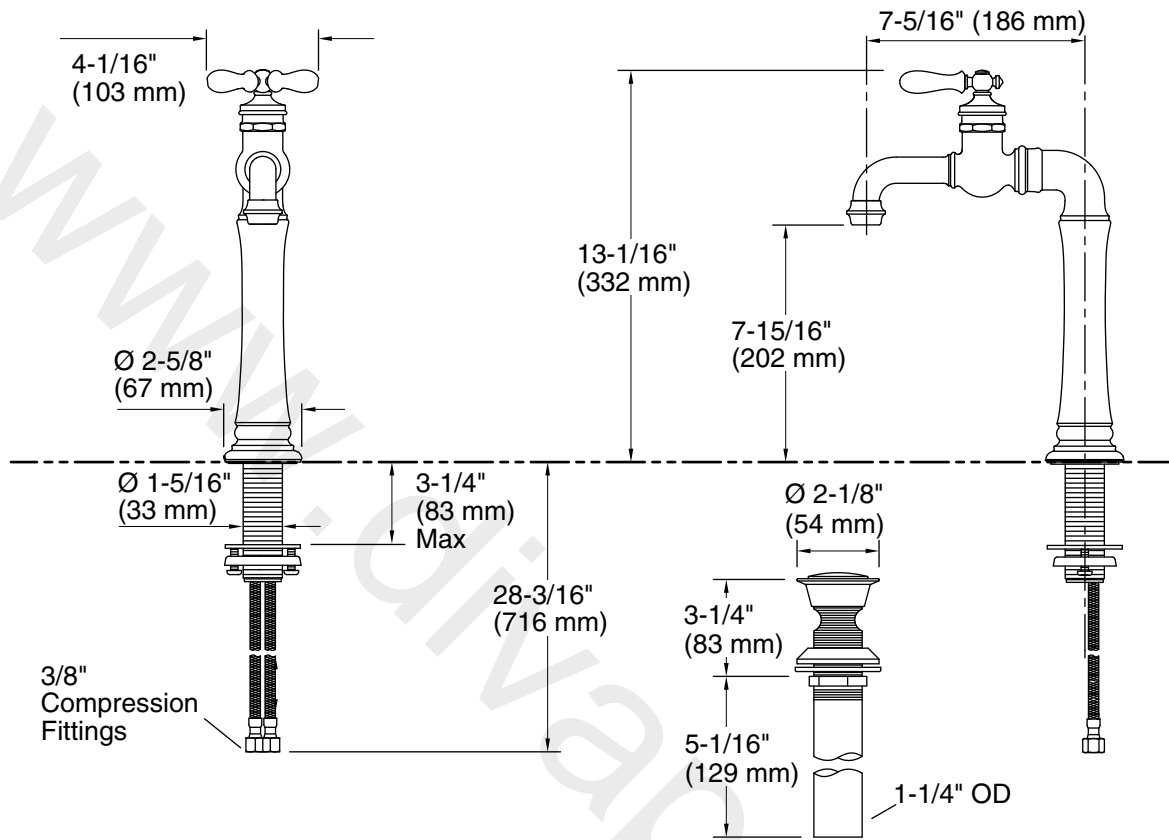

Features

- Metal construction
- Vintage artisan-inspired top-mount handle provides a unique statement to any bathroom
- KOHLER ceramic disc valves exceed industry longevity standards for a lifetime of durable performance
- KOHLER ceramic disc valves exceed industry longevity standards for a lifetime of durable performance
- High-temperature limit setting for added safety
- Includes metal pop-up drain with 1-1/4" metal tailpiece
- Coordinates with other faucets and accessories in the Artifacts collection
- 1.2 gpm (4.5 lpm) maximum flow rate at 60 psi (4.14 bar)
- Tall height is ideal for vessel-style sinks

Material

- KOHLER finishes resist corrosion and tarnishing

Installation

- Single-hole mounting

Recommended Products/Accessories

- K-23726 Drain treatment
- K-72567 18" Towel Bar
- K-72568 24" Towel Bar
- K-72570 24" Double Towel Bar
- K-72571 Towel Ring
- K-72572 Robe Hook
- K-72573 Pivoting toilet paper holder
- K-72576 Toilet paper carriage

Technical Information

All product dimensions are nominal.

Faucet:

Flow rate: 1.2 gal/min (4.5 l/min)

Pressure: 60 psi (4.1 bar)

Drain with overflow: Yes

Spout:

Spout reach: 7-5/16" (186 mm)