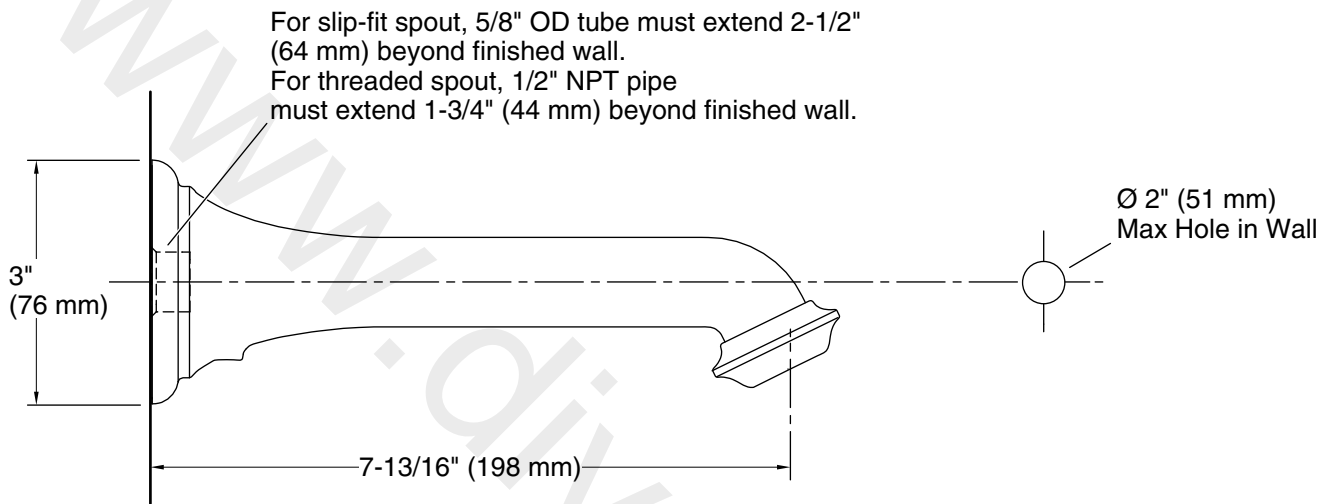

Features

- Metal construction

Installation

- Wall-mount installation with slip-fit connection and NPT threads

Recommended Products/Accessories

- K-23723 Faucet cleaner
- K-72567 18" Towel Bar
- K-72568 24" Towel Bar
- K-72570 24" Double Towel Bar
- K-72571 Towel Ring
- K-72572 Robe Hook
- K-72573 Pivoting toilet paper holder
- K-72576 Toilet paper carriage

Technical Information

All product dimensions are nominal.

Spout:

Spout reach: 8-7/16" (214 mm)

Notes

Install this product according to the installation guide.