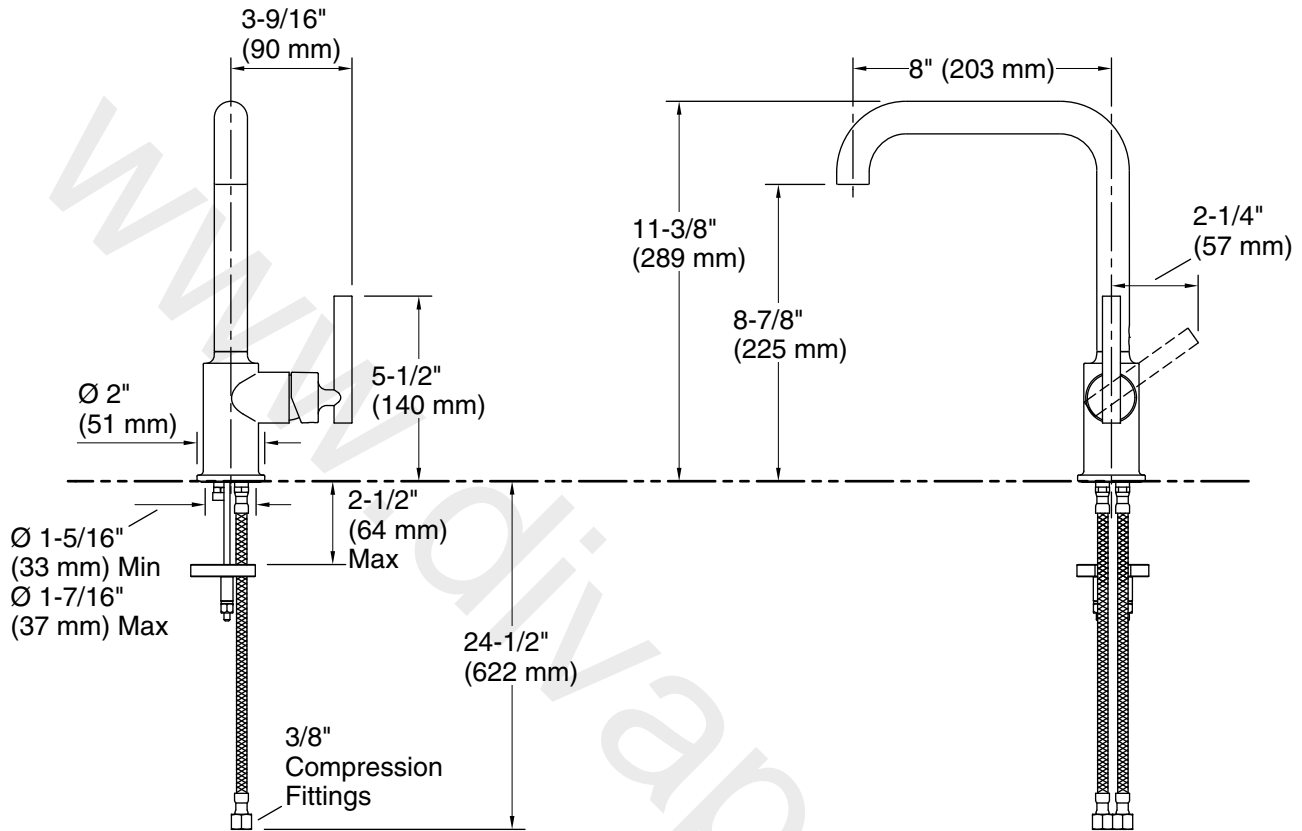

Technical Information

All product dimensions are nominal.

Notes

Install this product according to the installation instructions.

ADA, CSA B651 compliant when installed to the specific requirements of these regulations.