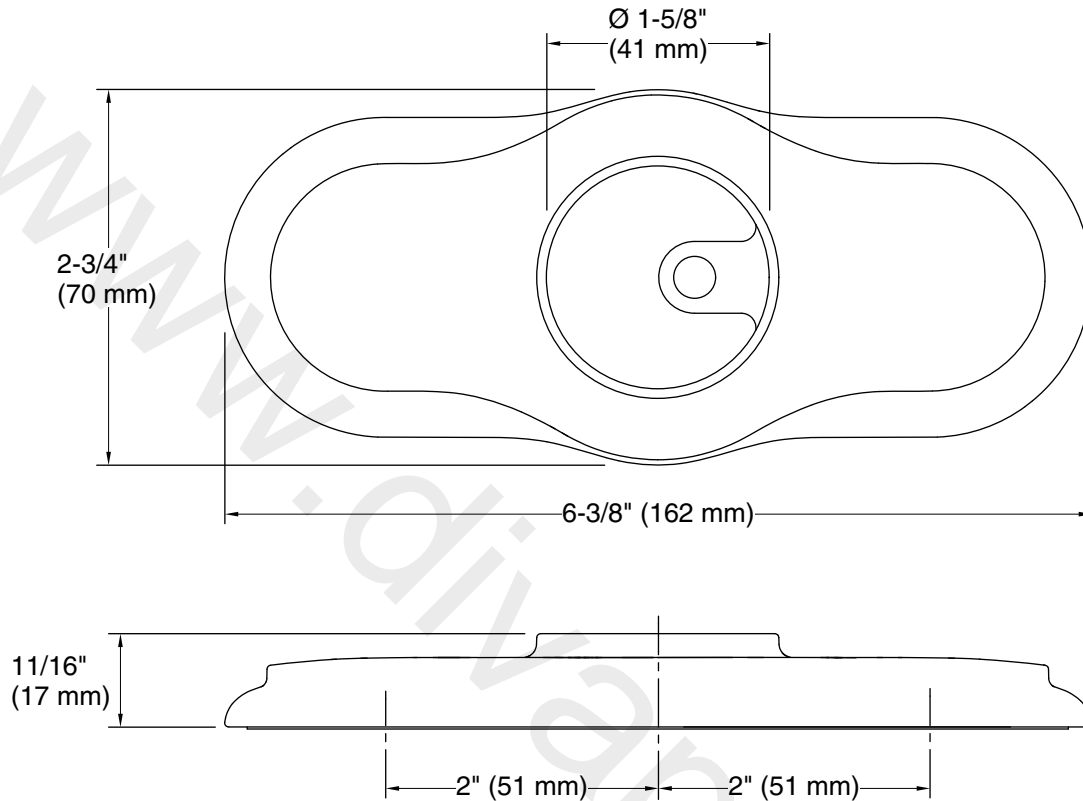

Technical Information

All product dimensions are nominal.

Drain included: No
Drain with overflow: Yes

Notes

Install this product according to the installation instructions.