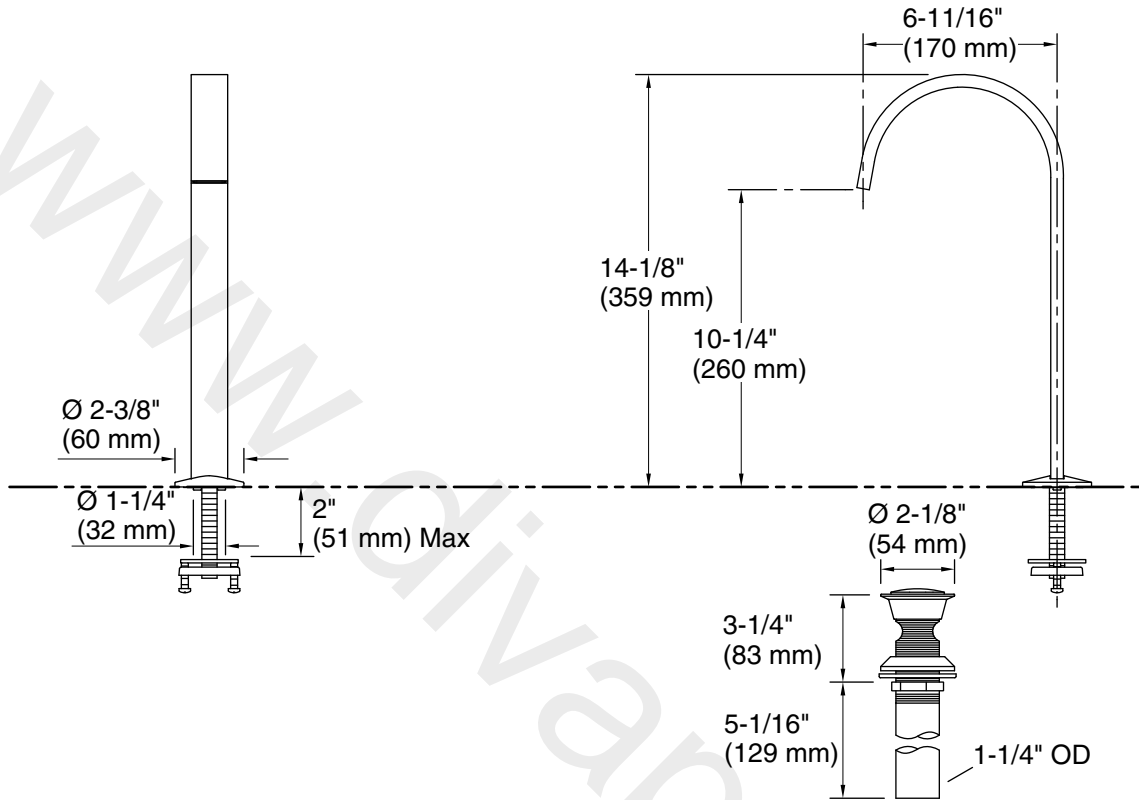

Features

- 6-11/16" (170 mm) spout reach
- Tall height is ideal for vessel-style sinks
- 1.2 gpm (4.5 lpm) maximum flow rate at 60 psi (4.14 bar)
- Laminar flow delivers a graceful stream of water
- Includes metal touch-activated drain with 1-1/4" tailpiece
- Coordinate with your choice of Components bathroom sink faucet handles for a personalized design

Technical Information

All product dimensions are nominal.

Faucet:

Flow rate: 1.2 gal/min (4.5 l/min)

Pressure: 60 psi (4.1 bar)

Drain included: Yes

Spout:

Spout reach: 6-11/16" (170 mm)