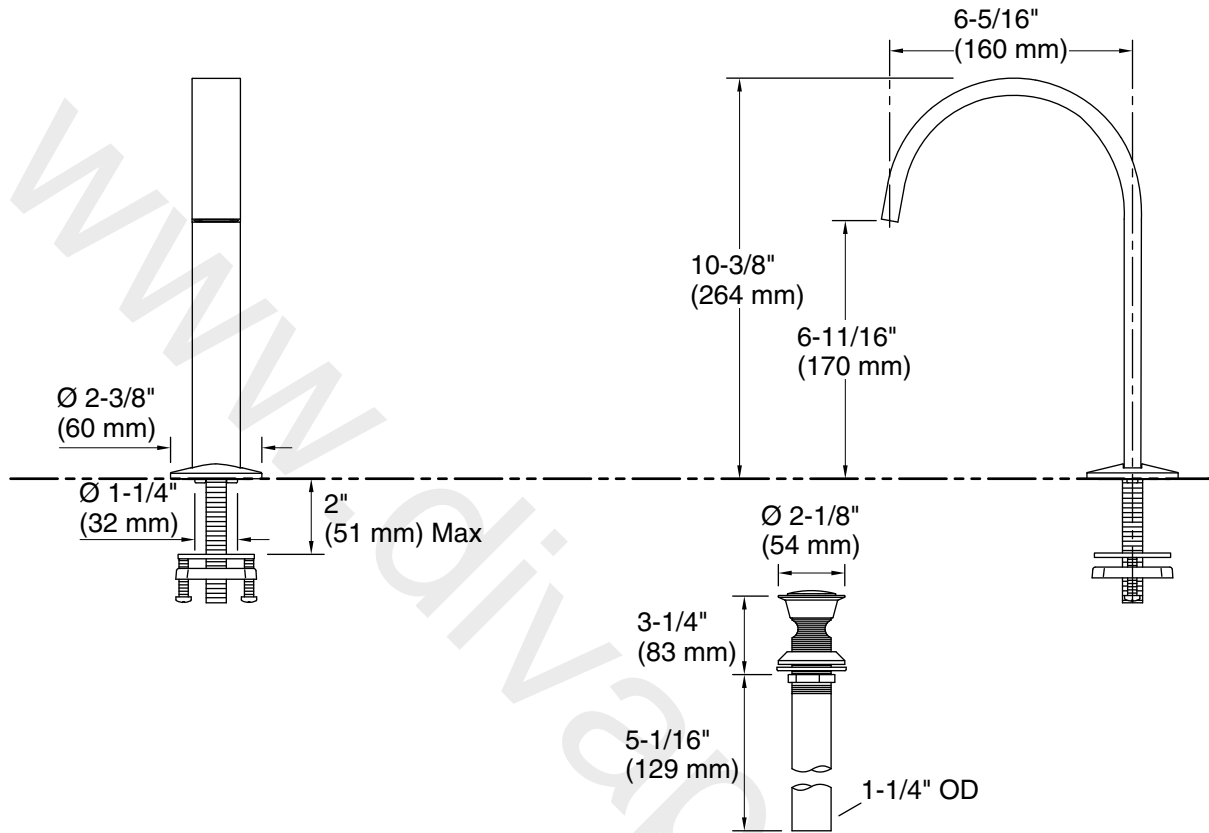

Technical Information

All product dimensions are nominal.

Faucet:

Flow rate: 1.2 gal/min (4.5 l/min)
Pressure: 60 psi (4.1 bar)
Drain included: Yes

Spout:

Spout reach: 6-5/16" (160 mm)

Notes

Install this product according to the installation instructions.