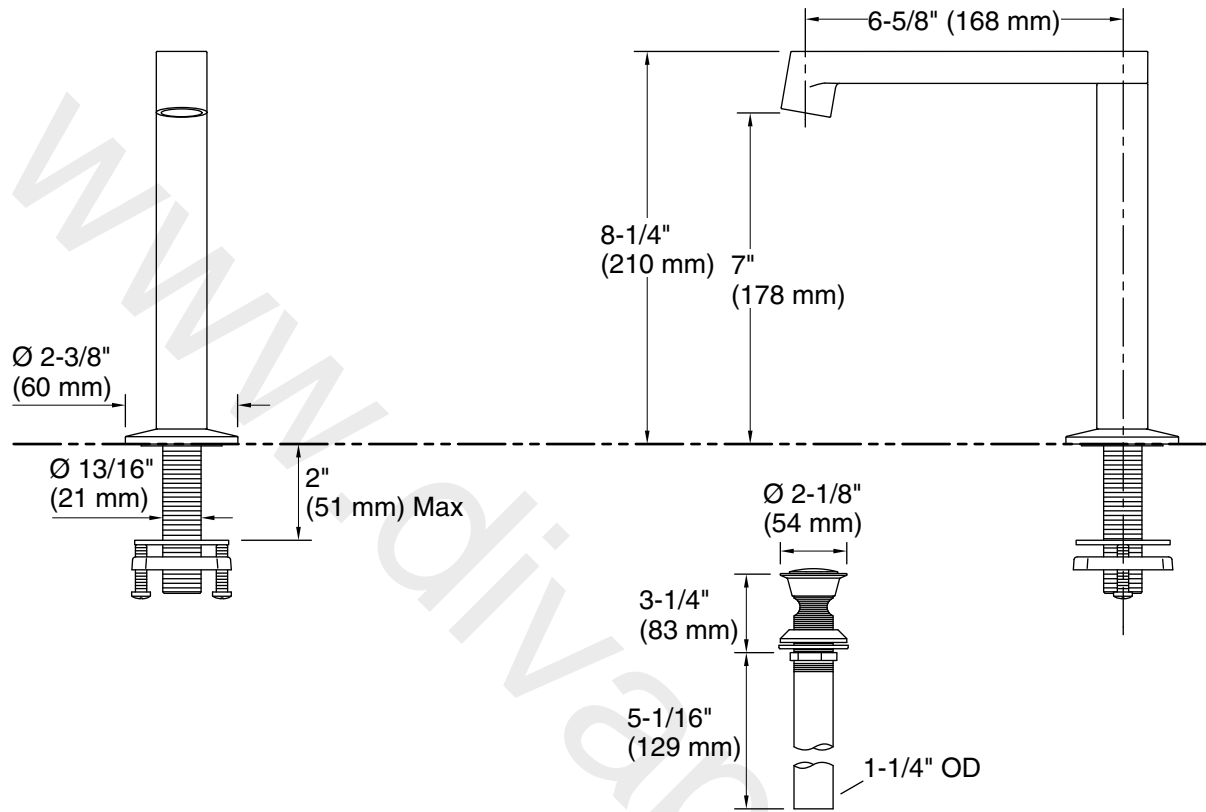

Technical Information

All product dimensions are nominal.

Faucet:

Flow rate: 1.2 gal/min (4.5 l/min)

Pressure: 60 psi (4.1 bar)

Drain included: Yes

Spout:

Spout reach: 6-5/8" (168 mm)

Notes

Install this product according to the installation instructions.