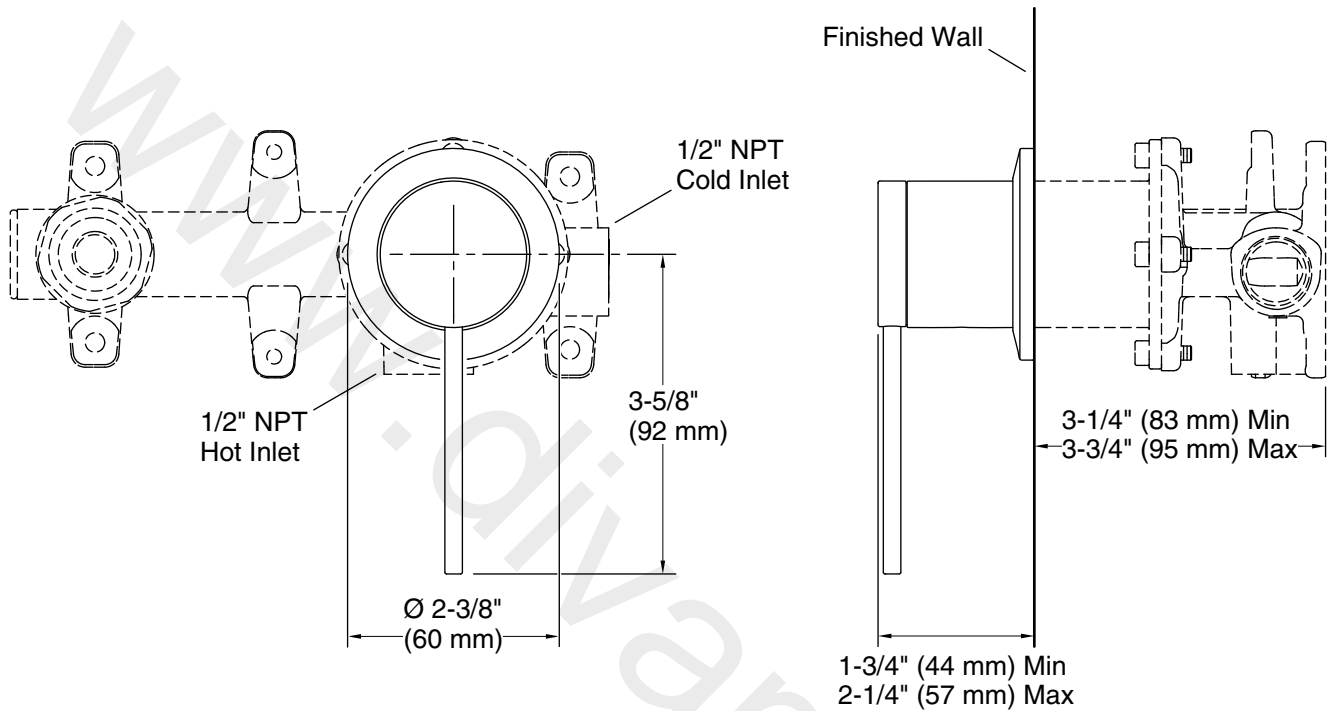

Technical Information

All product dimensions are nominal.

Drain included: No

Notes

Install this product according to the installation instructions.

ADA compliant for handles only.

ADA, OBC, CSA B651 compliant when installed to the specific requirements of these regulations.