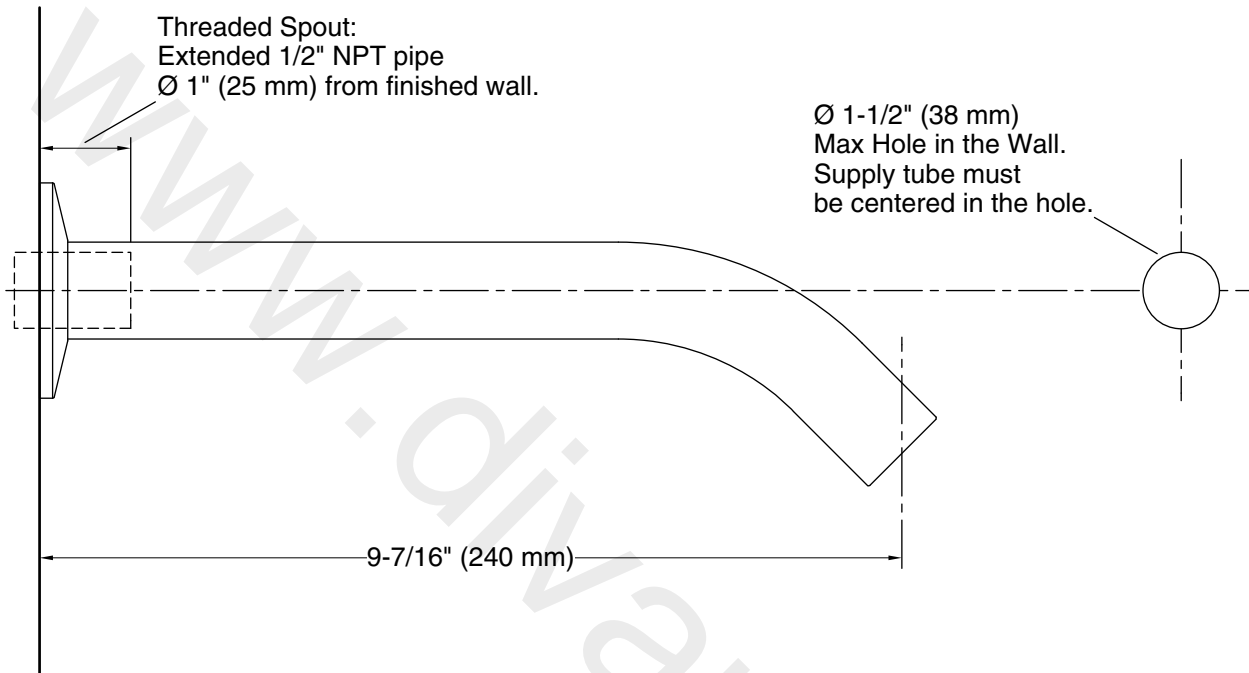

Features

- 9-7/16" (240 mm) nondiverter spout with NPT connection
- 1-1/2" max hole diameter
- Coordinates with Components faucets, accessories, and showering components to complete your bathroom

Material

Technical Information

All product dimensions are nominal.

Drain included: No

Spout:

Spout reach: 9-7/16" (240 mm)

Notes

Install this product according to the installation instructions.