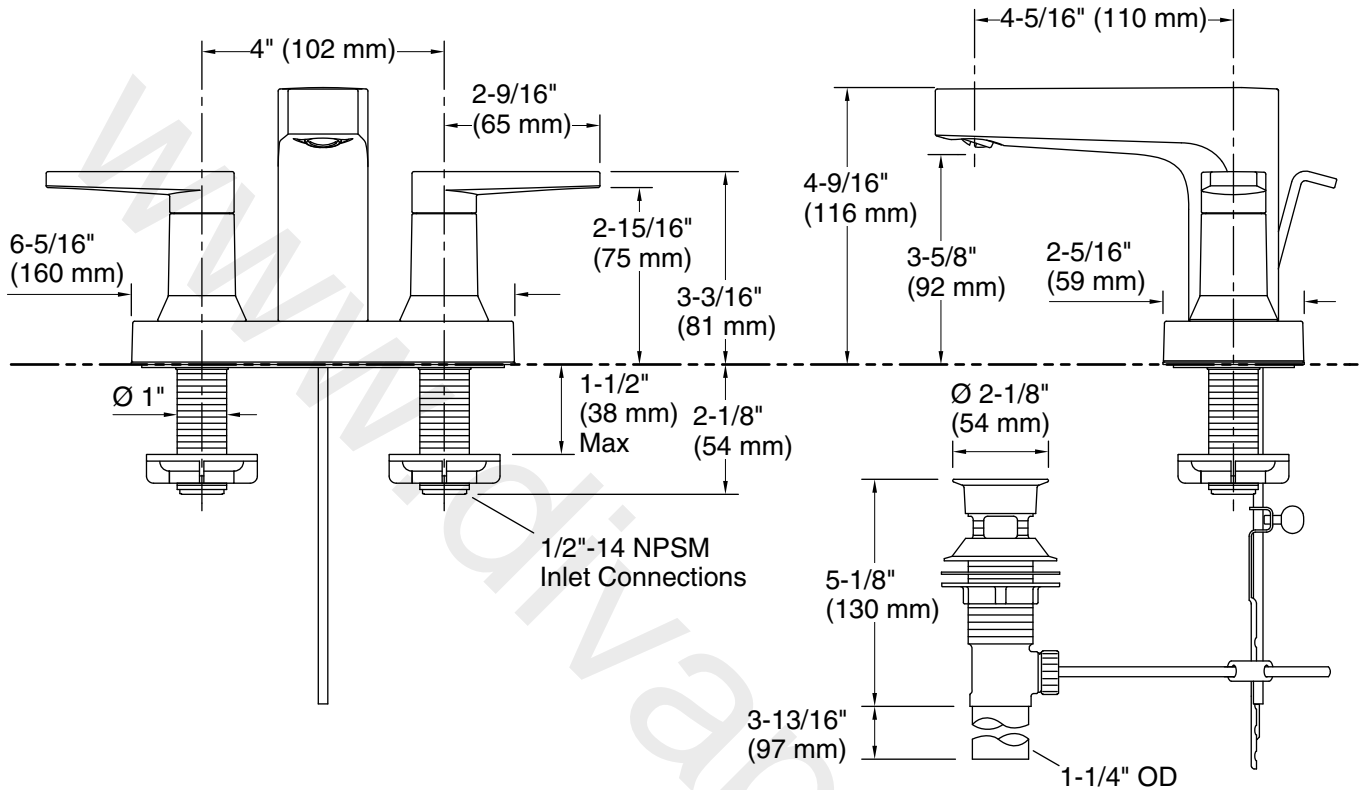

Features

- Two-handle centerset faucet for 4" (102 mm) centers
- 1.2 gpm (4.5 lpm) maximum flow rate
- Reversible quarter-turn washerless ceramic disc valves
- KOHLER ceramic disc valves exceed industry longevity standards for a lifetime of durable performance
- Coordinates with Taut faucets and Pitch™ showering components to complete your bathroom

Technical Information

All product dimensions are nominal.

Faucet:

Flow rate: 1.2 gal/min (4.5 l/min)

Pressure: 60 psi (4.1 bar)

Drain included: Yes

Spout:

Spout reach: 4-5/16" (110 mm)