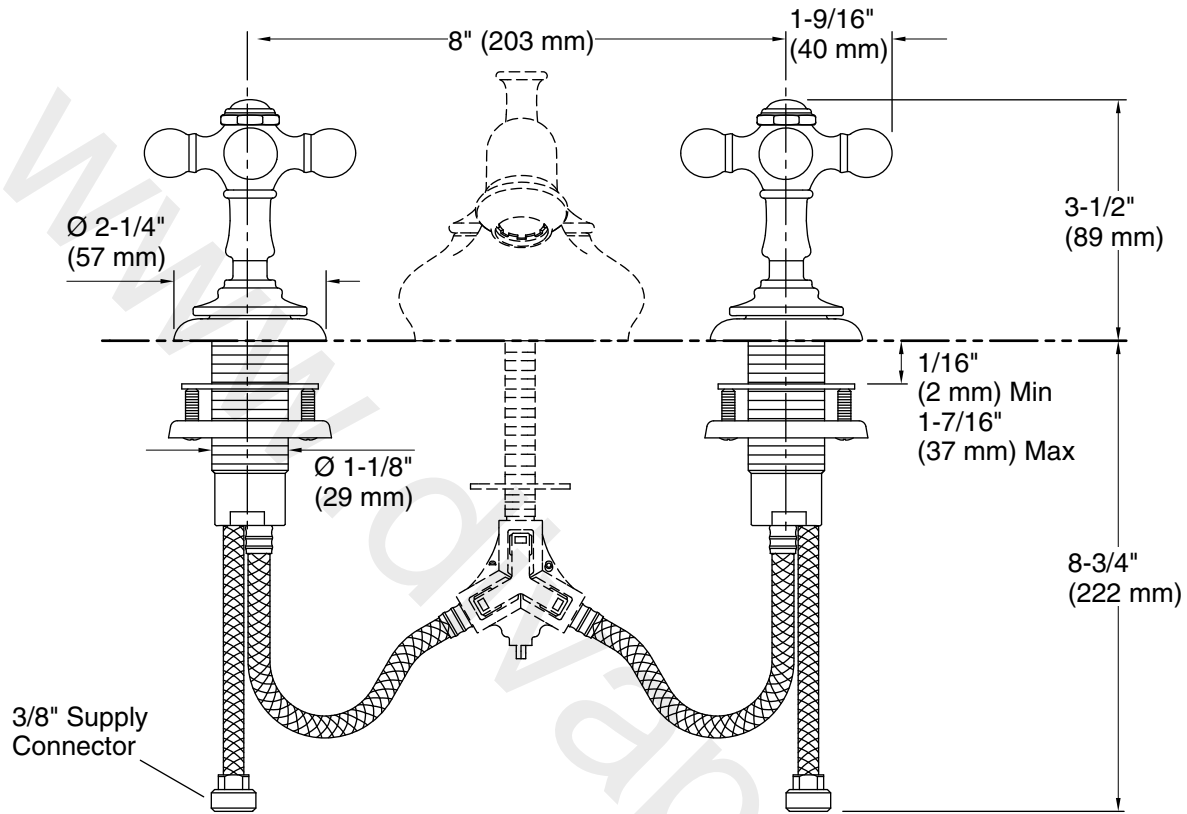

Features

- Quarter-turn washerless ceramic disc valves

Material

- Premium metal construction for durability and reliability
- Brass valve bodies

Installation

- For 8" - 16" (203 - 406 mm) centers

Required Products/Accessories

Technical Information

All product dimensions are nominal.

Notes

Install this product according to the installation instructions.

ADA compliant for handles only.

ADA compliant when installed to the specific requirements of these regulations.