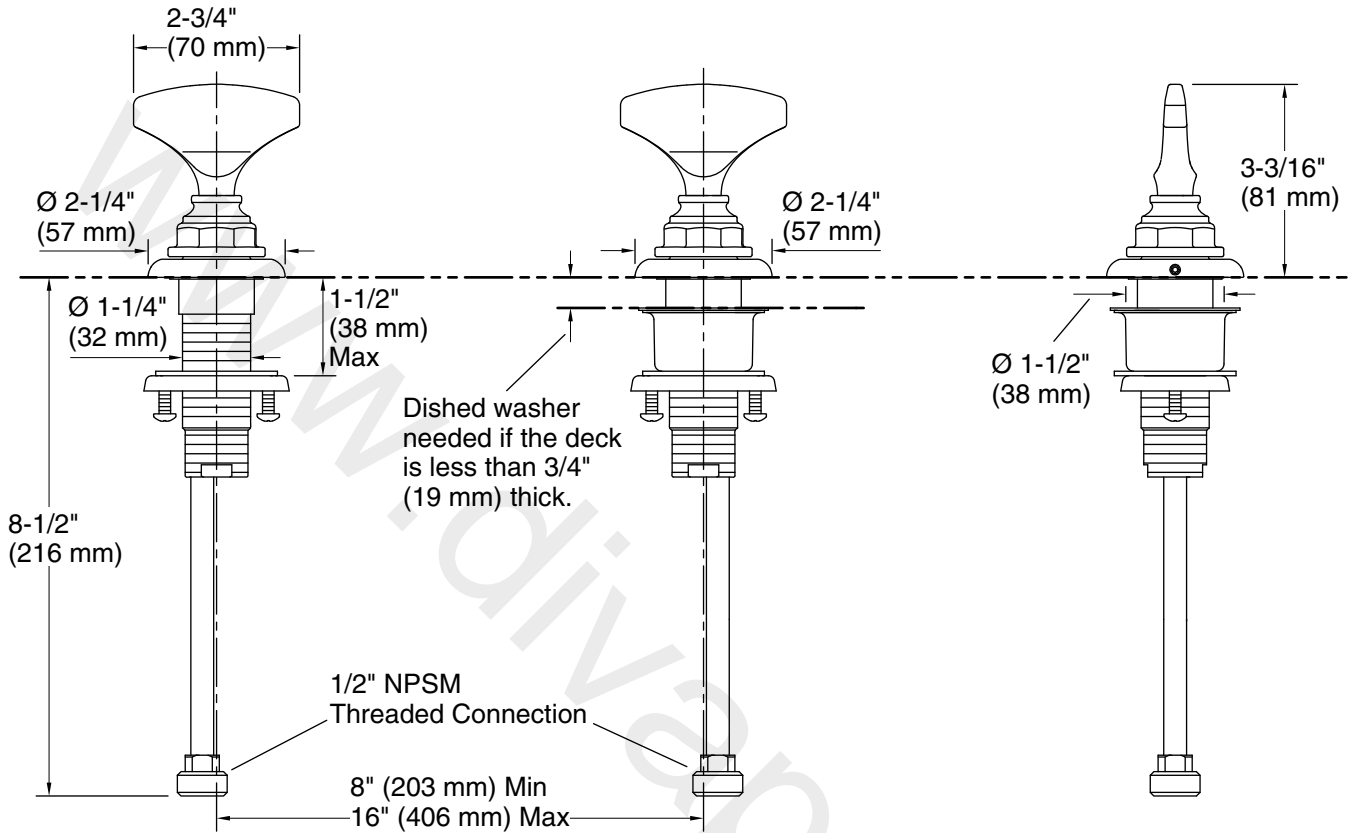

5-5-2023 06:55 - US//CA/MX

THE BOLD LOOK  
OF **KOHLER**®

**KOHLER** Faucets Nero Marquina T-handle bathroom sink faucet handles  
**Artifacts™**  
**K-98068-6NRO**

**Technical Information**

All product dimensions are nominal.