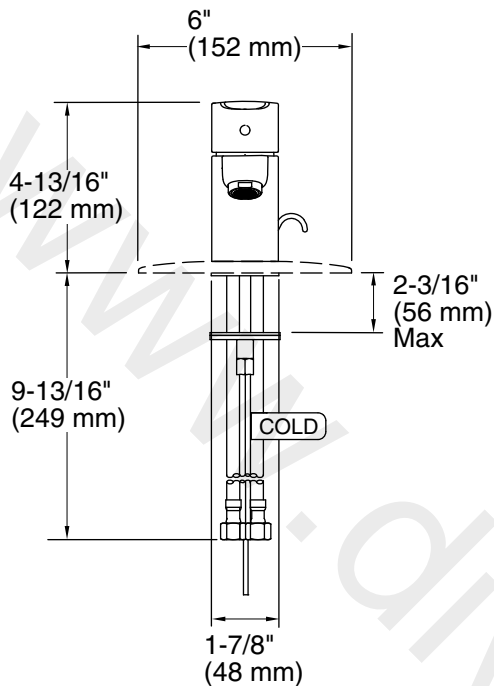

Technical Information

All product dimensions are nominal.

Faucet:

Flow rate: 1.2 gal/min (4.5 l/min)

Pressure: 60 psi (4.1 bar)

Drain included: Yes

Spout:

Spout reach: 4-3/8" (111 mm)

Notes

Install this product according to the installation guide.

ADA compliant for handles only.

ADA, OBC, CSA B651 compliant when installed to the specific requirements of these regulations.