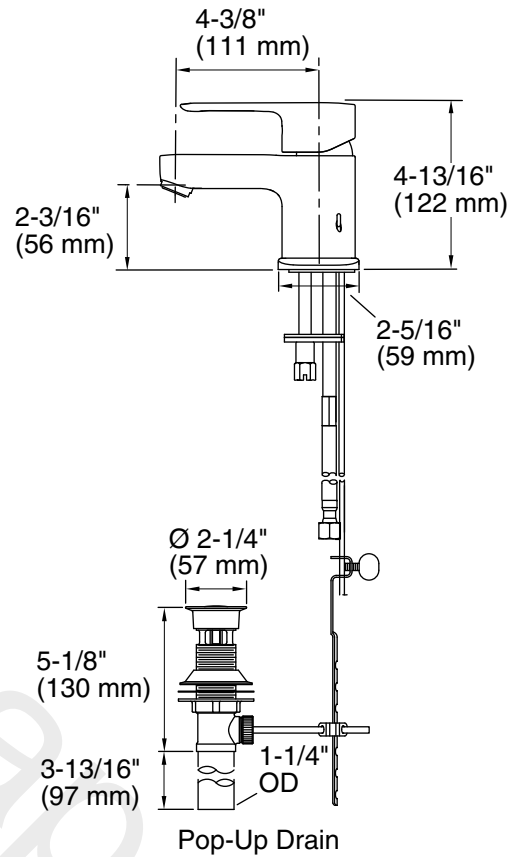

Technical Information

All product dimensions are nominal.

Faucet:

Flow rate: 1.2 gal/min (4.5 l/min)

Pressure: 60 psi (4.1 bar)

Drain included: Yes

Spout:

Spout reach: 4-3/8" (111 mm)

Notes

Install this product according to the installation guide.

ADA compliant for handles only.

ADA, OBC, CSA B651 compliant when installed to the specific requirements of these regulations.