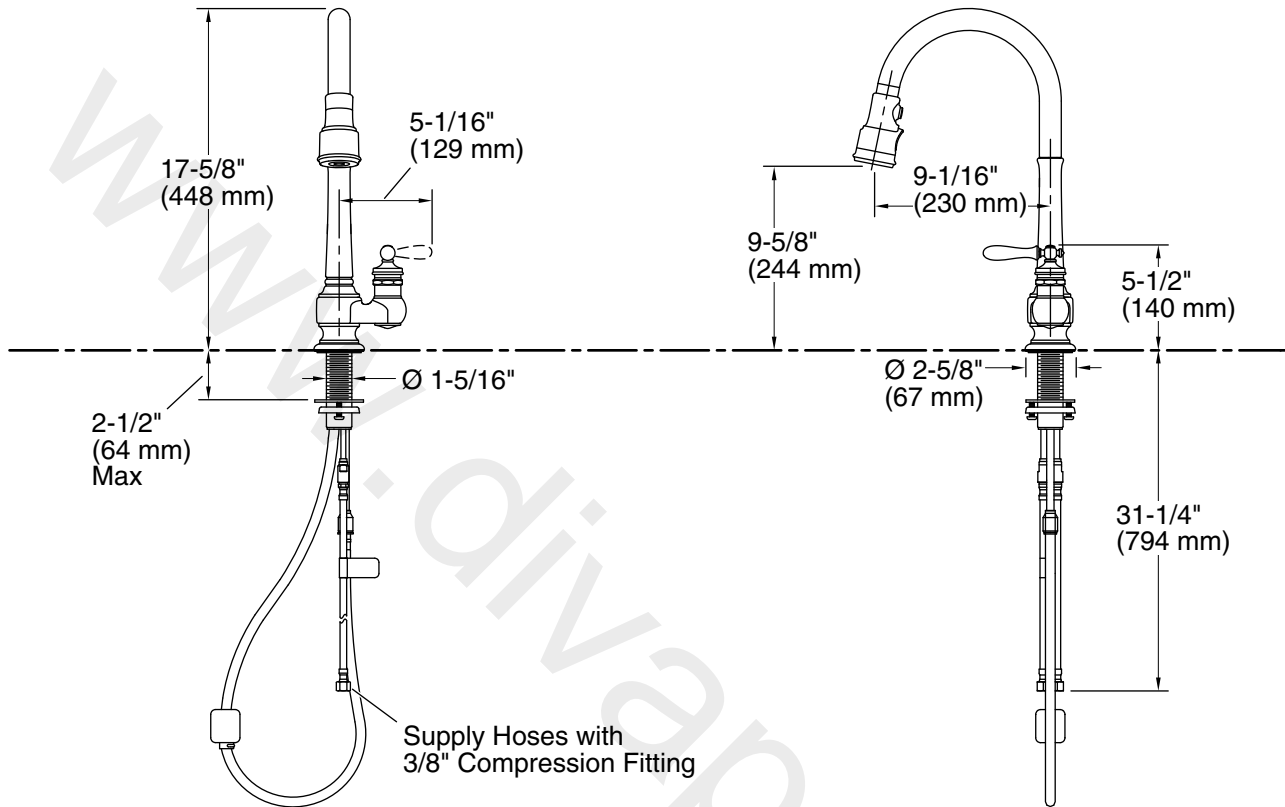

Adapters, Rough-in and Extension Kits

1012715 Range: 3-1/4" (83 mm) -
5-3/8" (137 mm)

Recommended Products/Accessories

1167289 1.5 GPM [5.7 l/min] Low Flow Kit
K-99272 Three-Hole Kitchen Faucet Escutcheon
K-23723 Faucet cleaner

Technical Information

All product dimensions are nominal.

Notes

Install this product according to the installation guide.

ADA complaint for faucet handles only.

ADA, CSA B651 compliant when installed to the specific requirements of these regulations.