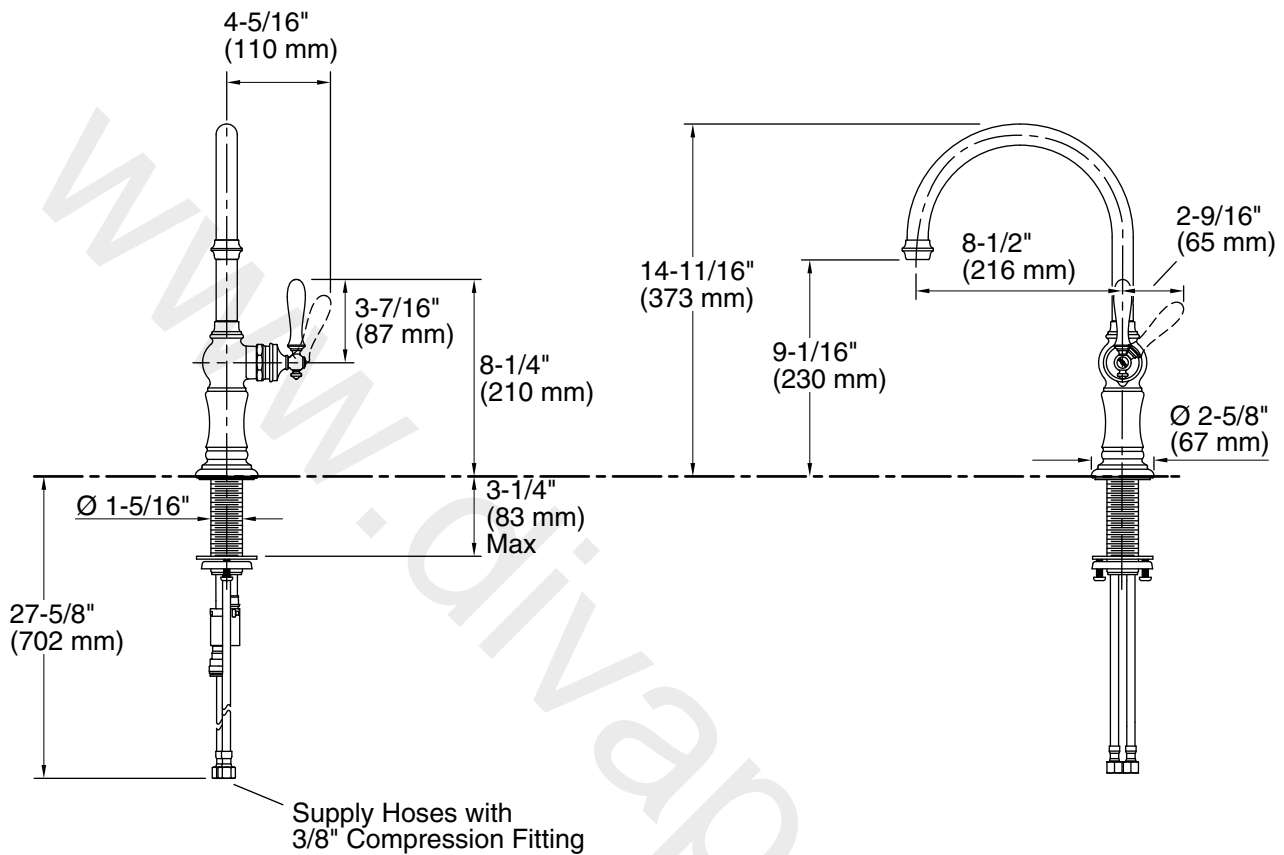

Features

- High-arch spout with 360° spout rotation offers superior clearance for filling pots and cleaning
- KOHLER ceramic disc valves exceed industry longevity standards for a lifetime of durable performance
- Single lever handle is simple to use and makes adjusting water temperature easy
- Temperature memory allows faucet to be turned on and off at the temperature set during prior usage
- Available with 8-1/2" (216 mm) swing spout reach
- 1.5 gpm (5.7 lpm) maximum flow rate at 60 psi (4.14 bar)

Installation

- Single-hole installation (three-hole escutcheon sold separately)
- Flexible connections for easy installation

Adapters, Rough-in and Extension Kits

1012715 Range: 3-1/4" (83 mm) - 5-3/8" (137 mm)

Technical Information

All product dimensions are nominal.

Spout:

Spout reach: 8-1/2" (216 mm)

Notes

Install this product according to the installation guide.

ADA, CSA B651 compliant when installed to the specific requirements of these regulations.