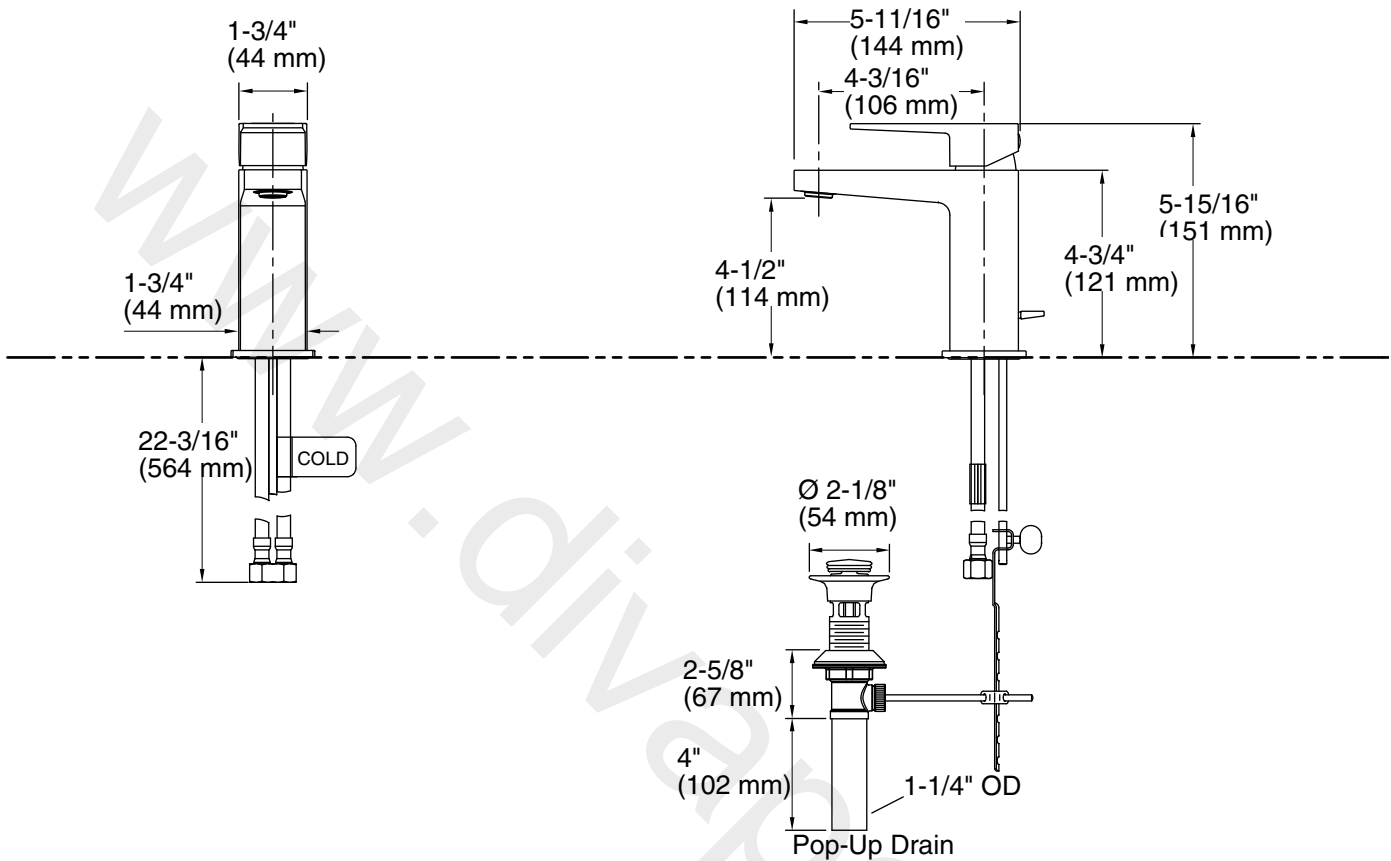

### Features

- Single lever handle allows for both volume and temperature control
- KOHLER ceramic disc valves exceed industry longevity standards for a lifetime of durable performance
- Temperature memory allows faucet to be turned on and off at the temperature set during prior usage
- 1.2 gpm (4.5 lpm) maximum flow rate
- Includes metal pop-up drain with 1-1/4" tailpiece
- 4-3/16" (107 mm) spout reach
- Red/blue indexing on handle
- Coordinates with Honesty faucets accessories, and showering components to complete your bathroom

### Technical Information

All product dimensions are nominal.

#### Spout:

Spout reach: 4-3/16" (106 mm)