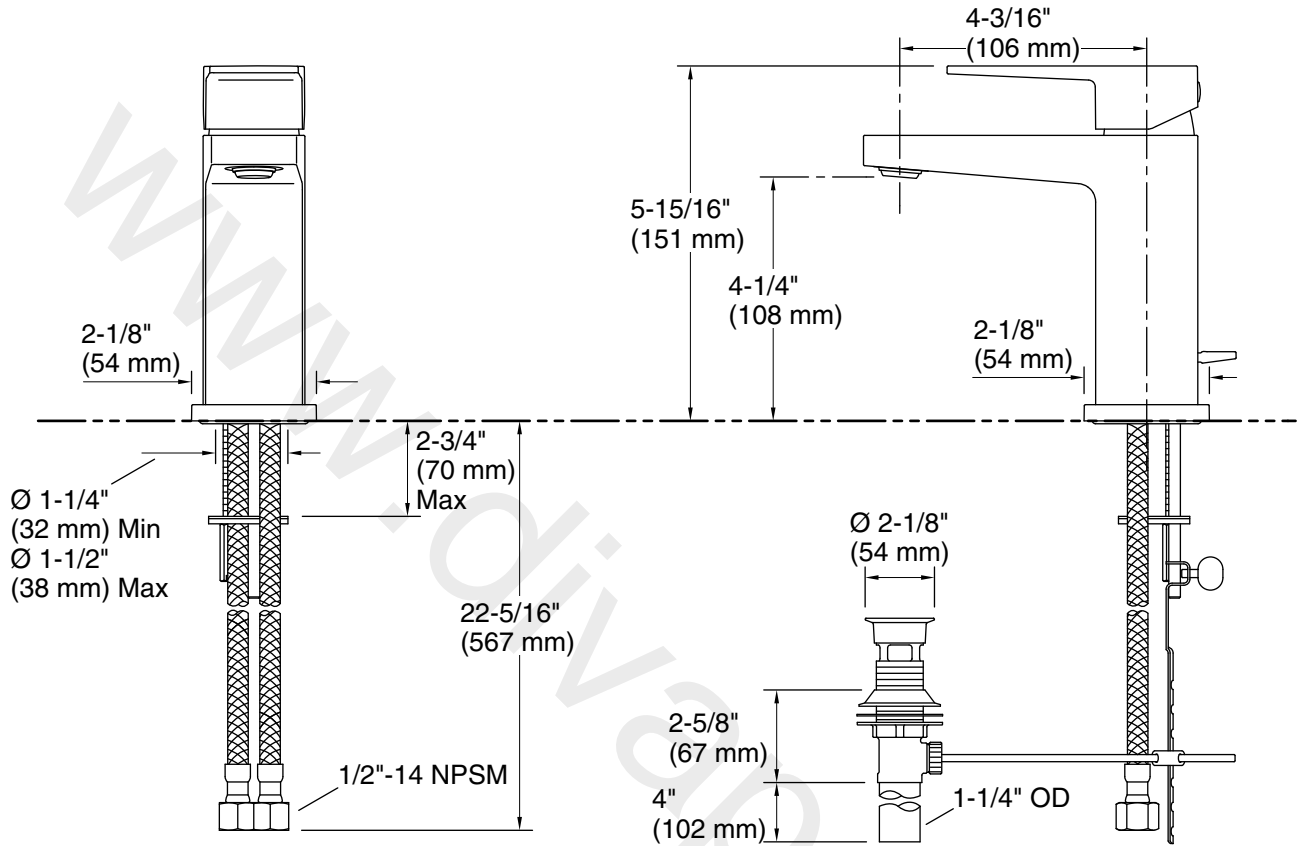

### Features

- Single lever handle allows for both volume and temperature control
- KOHLER ceramic disc valves exceed industry longevity standards for a lifetime of durable performance
- Temperature memory allows faucet to be turned on and off at the temperature set during prior usage
- 0.5 gpm (1.9 lpm) maximum flow rate
- Includes metal pop-up drain with 1-1/4" tailpiece
- 4-3/16" (107 mm) spout reach
- Red/blue indexing on handle
- Coordinates with Honesty faucets accessories, and showering components to complete your bathroom

### Technical Information

All product dimensions are nominal.

#### Spout:

Spout reach: 4-3/16" (106 mm)