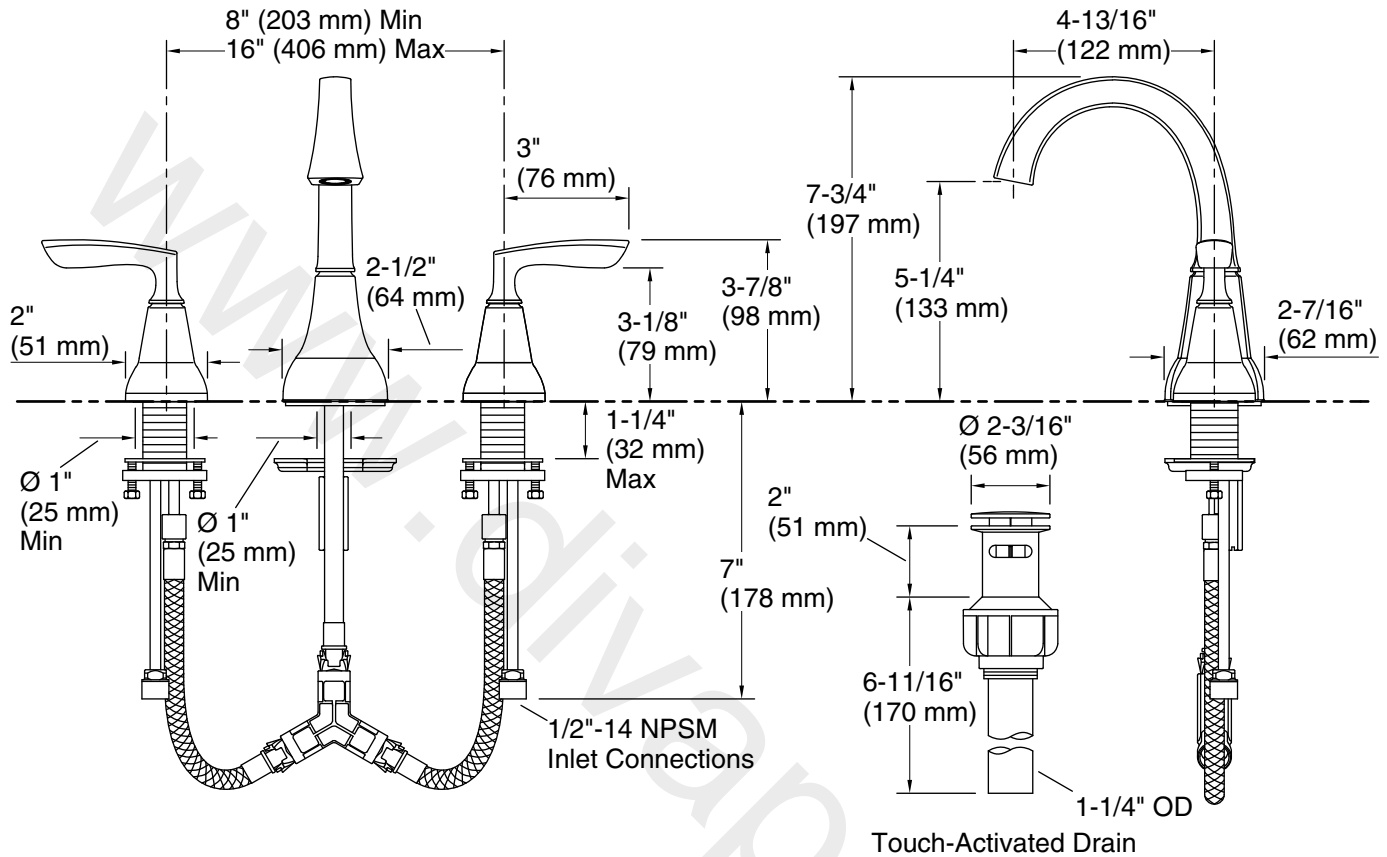

### Features

- Two-handle widespread faucet for 8" - 16" (203 - 406 mm) centers
- Two lever handles offer separate control of hot and cold water
- KOHLER ceramic disc valves exceed industry longevity standards for a lifetime of durable performance
- 1.2 gpm (4.5 lpm) maximum flow rate
- Coordinates with other products in the Kallan™ collection

### Technical Information

All product dimensions are nominal.

#### Spout:

Spout reach: 4-13/16" (122 mm)