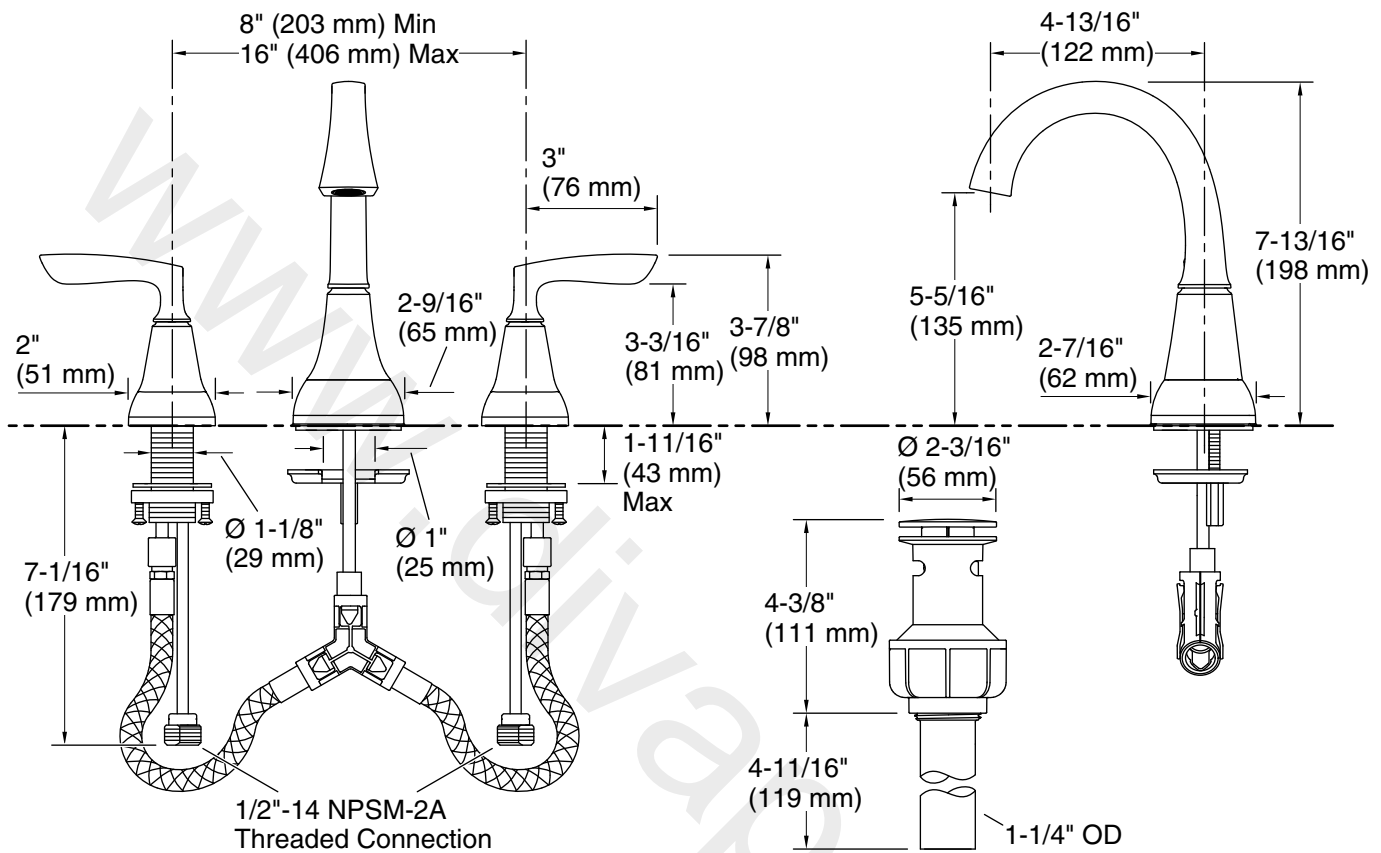

Features

- Two-handle widespread faucet for 8" - 16" (203 - 406 mm) centers
- Two lever handles offer separate control of hot and cold water
- KOHLER ceramic disc valves exceed industry longevity standards for a lifetime of durable performance
- 1.2 gpm (4.5 lpm) maximum flow rate
- Coordinates with other products in the Kallan™ collection
- Box includes: Assembled faucet, handles, supply lines, clicker drain, mounting hardware, installation instructions

Technical Information

All product dimensions are nominal.

Faucet:

Flow rate: 1.2 gal/min (4.5 l/min)

Pressure: 60 psi (4.1 bar)

Drain included: Yes

Spout:

Spout reach: 4-13/16" (122 mm)