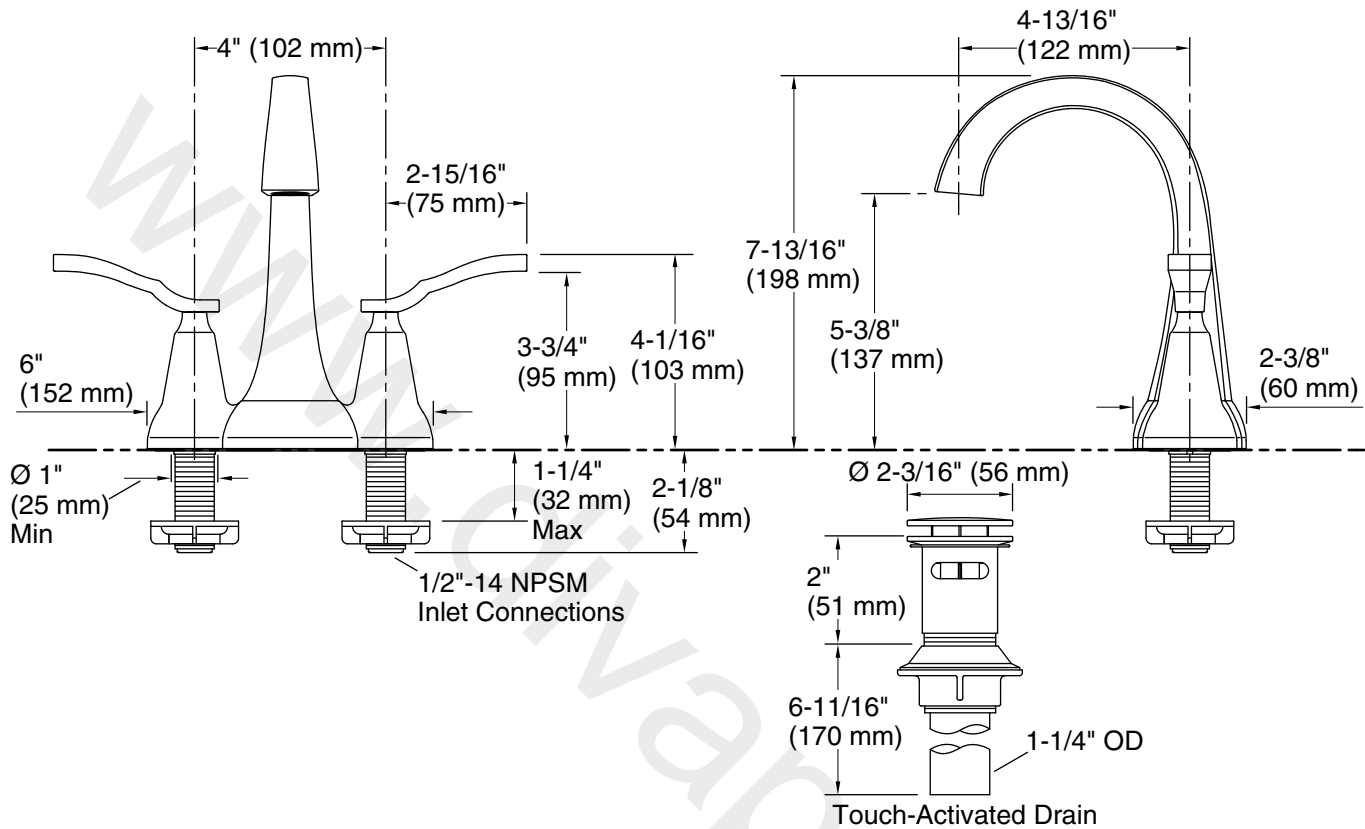

Features

- Two-handle centerset faucet for 4" (102 mm) centers
- Two lever handles offer separate control of hot and cold water
- KOHLER ceramic disc valves exceed industry longevity standards for a lifetime of durable performance
- 1.2 gpm (4.5 lpm) maximum flow rate

Technical Information

All product dimensions are nominal.

Faucet:

Flow rate: 1.2 gal/min (4.5 l/min)

Pressure: 60 psi (4.1 bar)

Drain included: Yes

Spout:

Spout reach: 4-13/16" (122 mm)