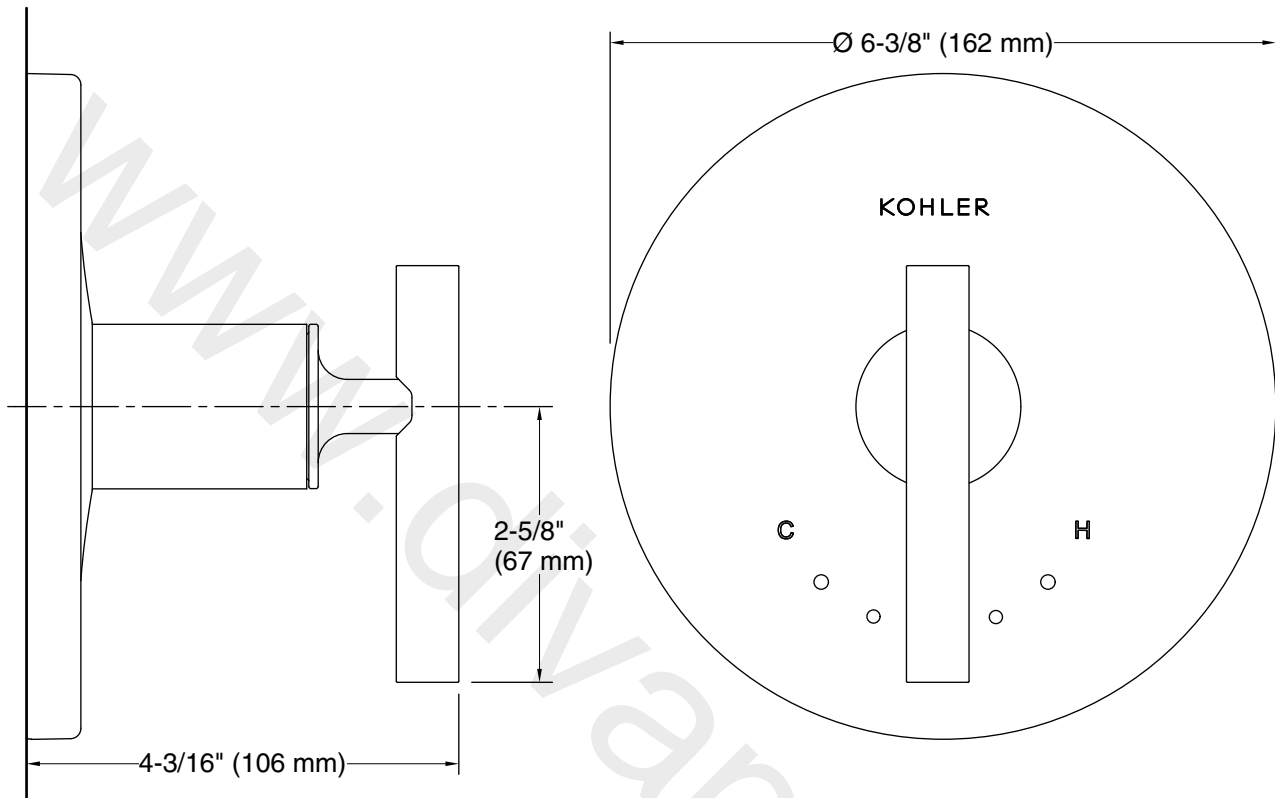

Technical Information

All product dimensions are nominal.

Notes

Install this product according to the installation instructions.

ADA, OBC, CSA B651 compliant when installed to the specific requirements of these regulations.