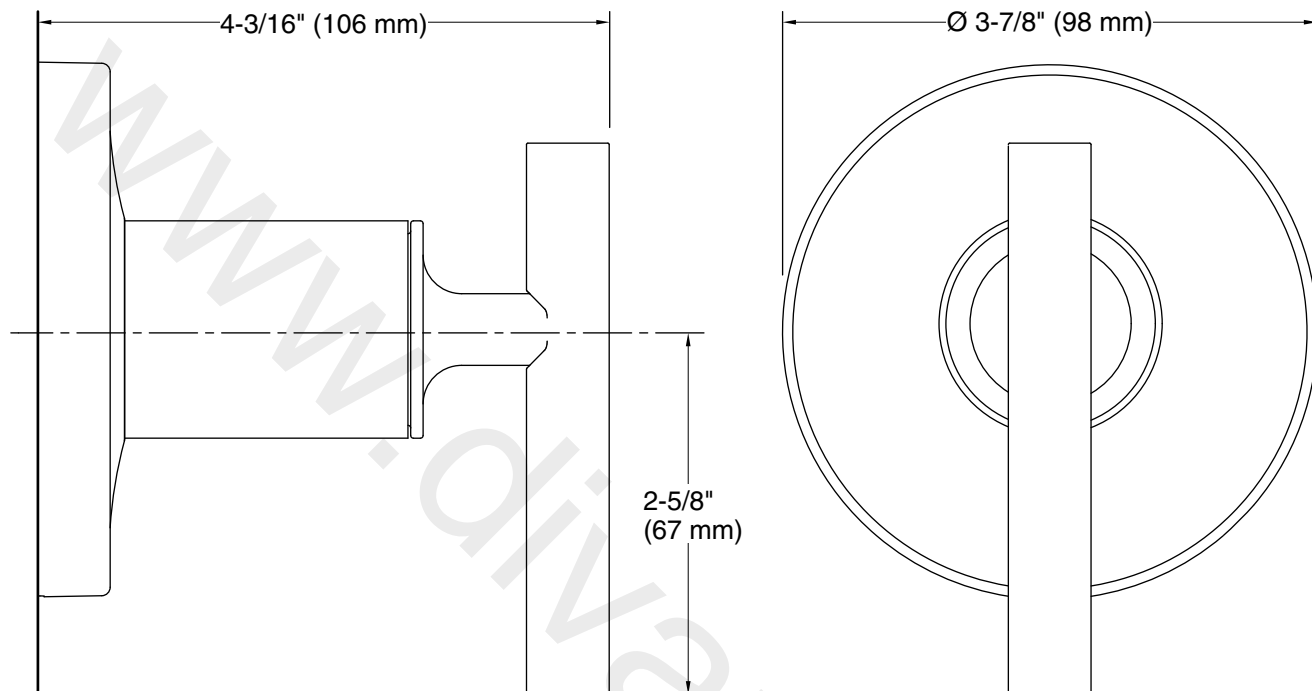

Technical Information

All product dimensions are nominal.

Notes

Install this product according to the installation instructions.

ADA, OBC, CSA B651 compliant when installed to the specific requirements of these regulations.