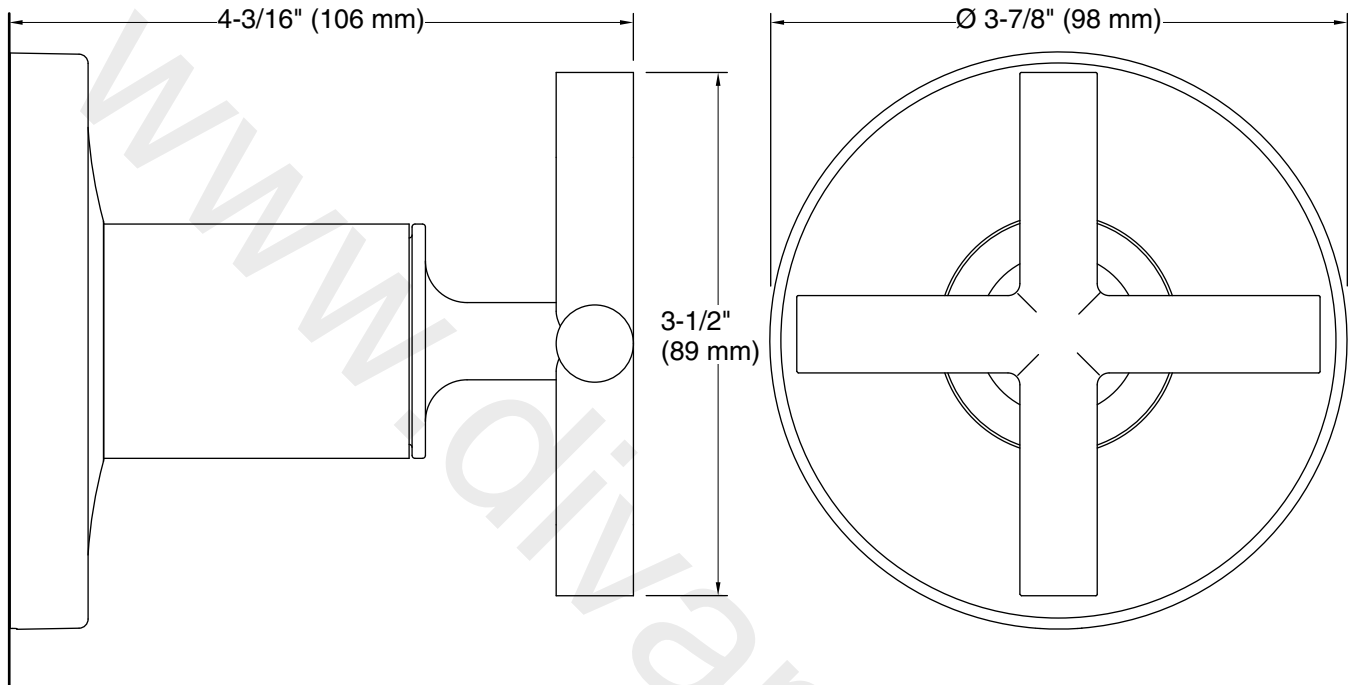

Features

- Includes faceplate with handle
- Single handle controls flow to outlets
- Cross handle
- When used with K-728 Series MasterShower diverter valves, handle controls flow to two or three outlets individually or any two outlets at a time
- When used with K-737 Series MasterShower diverter valves, handle controls flow to two or three outlets individually or only one outlet at a time.
- Valve (not supplied) can be configured on site for 2- or 3-outlet operation
- 360° handle rotation with three-outlet operation
- 120° handle rotation with two-outlet operation
- Complements Purist faucets and accessories

Technical Information

All product dimensions are nominal.

Notes

Install this product according to the installation instructions.

ADA compliant when installed to the specific requirements of these regulations.