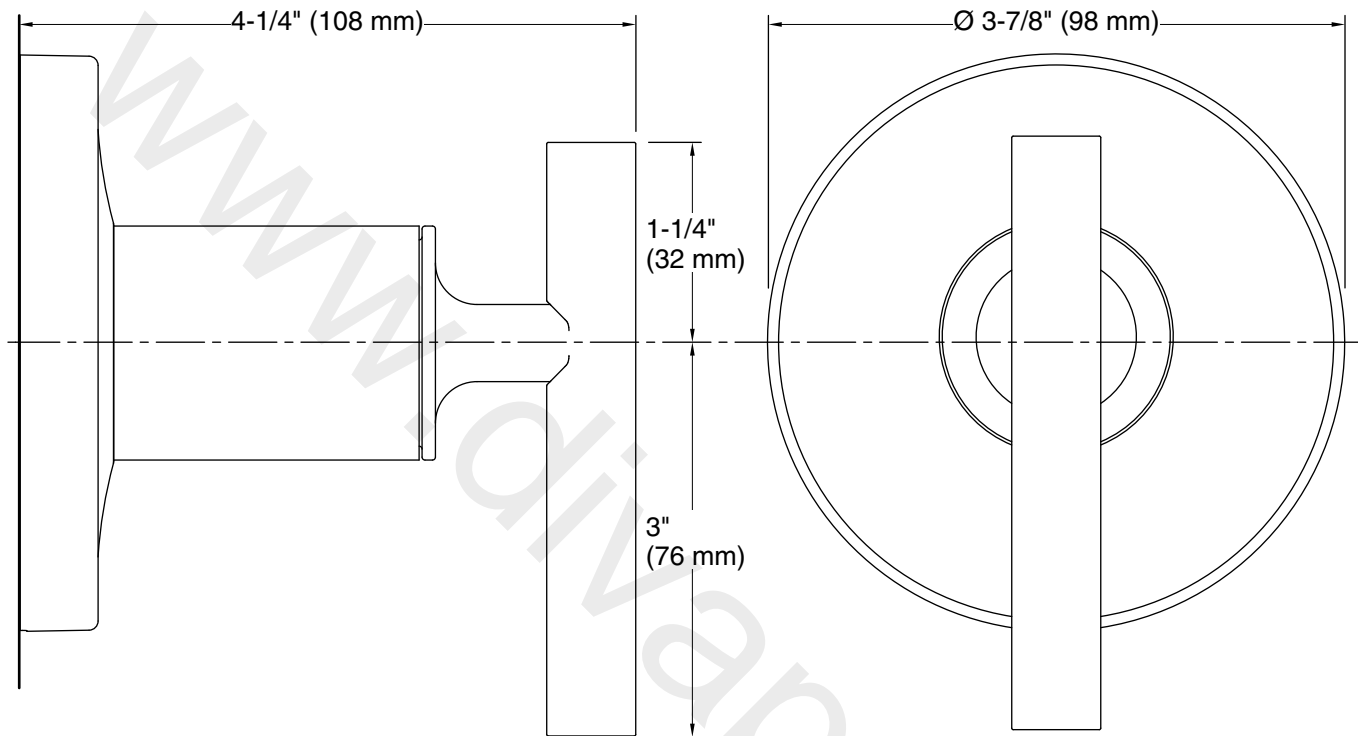

Technical Information

All product dimensions are nominal.

Notes

Install this product according to the installation instructions.

ADA, OBC, CSA B651 compliant when installed to the specific requirements of these regulations.