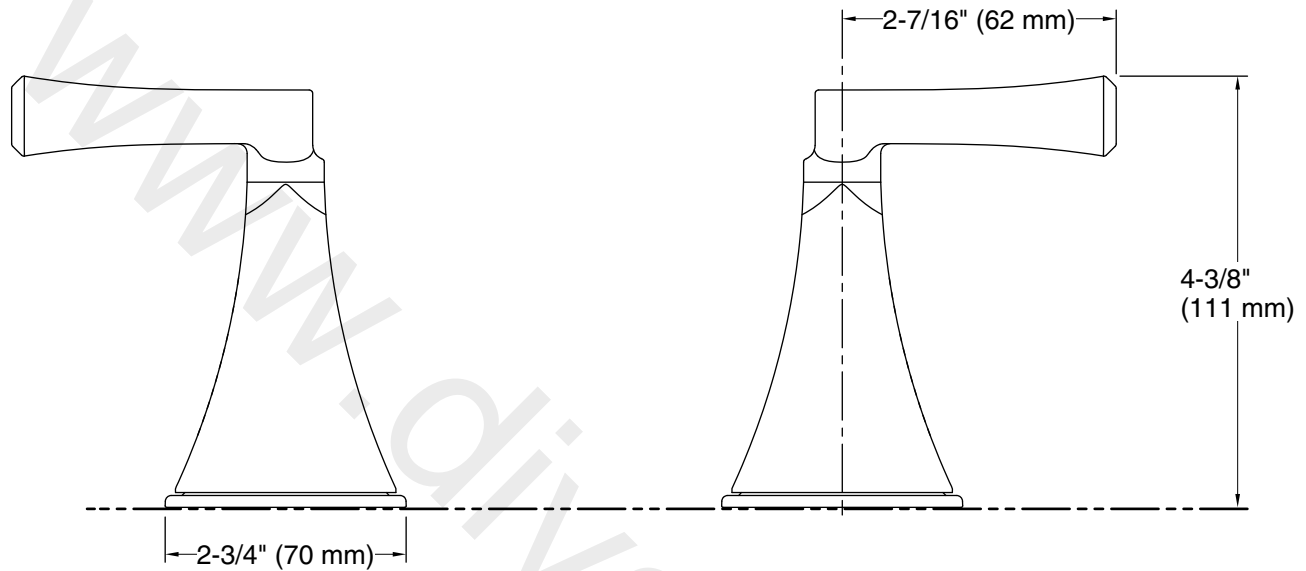

Features

- Deco lever handles

Material

- Brass

Installation

- Deck-mount

Required Products/Accessories

K-300-K High Flow Bath Valve

or

K-301-K 3/4" high-flow bath valve

or

K-300-KR High Flow Valve w/ Rigid Connections

Recommended Products/Accessories

K-23723 Faucet cleaner

Codes/Standards

ASME A112.18.1/CSA B125.1

Technical Information

All product dimensions are nominal.

Notes

Install this product according to the installation guide.