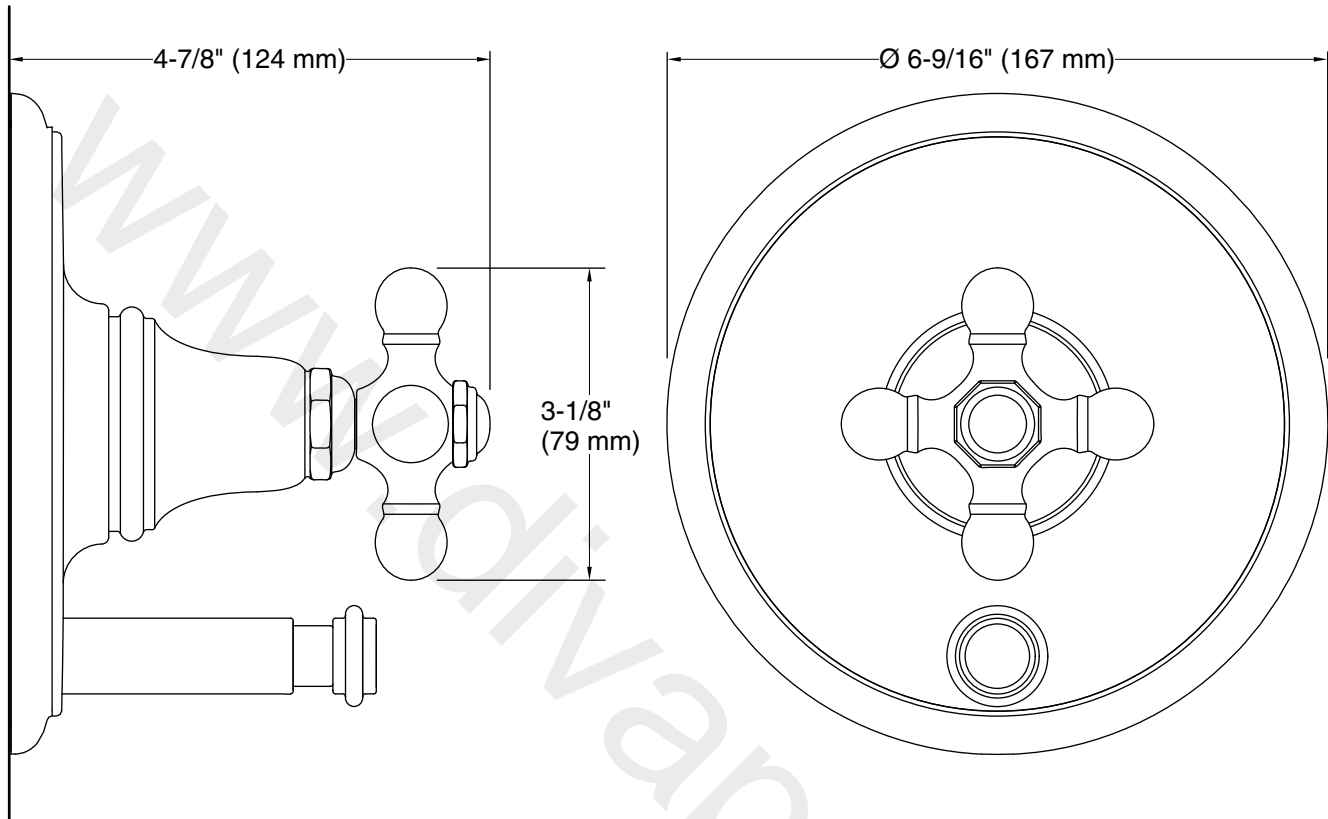

Technical Information

All product dimensions are nominal.

Drain included: No

Notes

Install this product according to the installation instructions.

ADA compliant when installed to the specific requirements of these regulations.